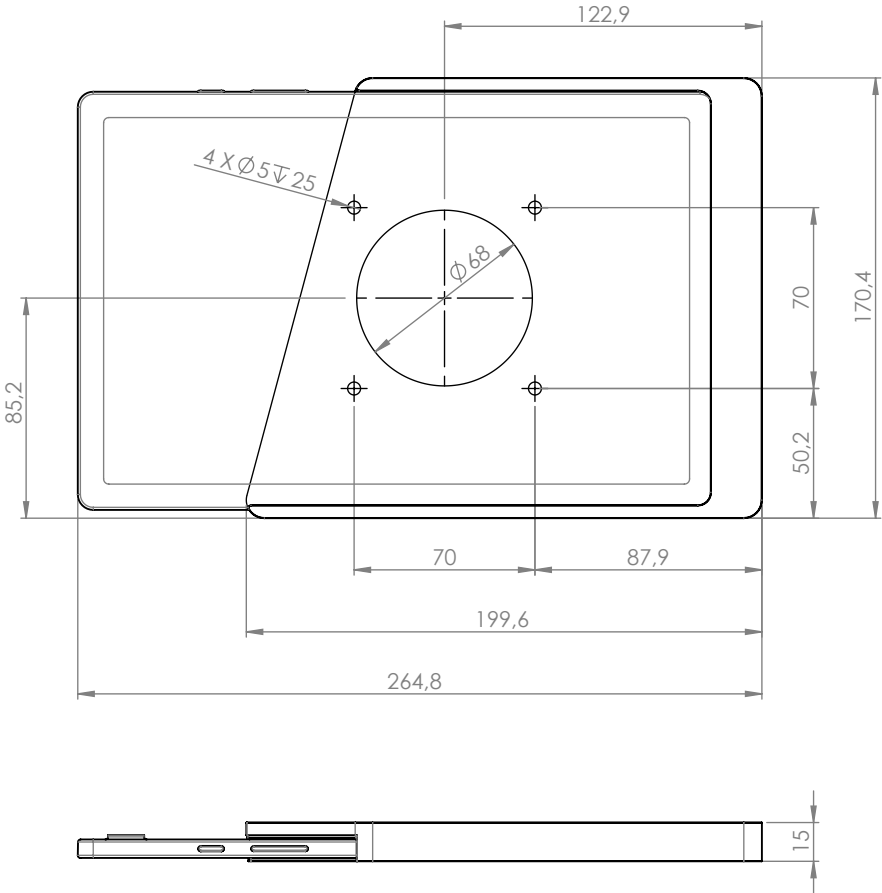

Companion Wall Home Samsung Tab A8 10.5"