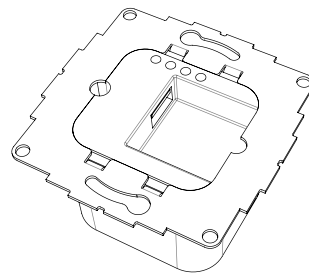

Companion Wall Home is a fine one-side-open asymmetrical tablet wall mount. It is made from high-grade precisely machined aluminium, with powder coated surface finishing.

Product characteristics

easy insertion and removal of a tablet for portable use

integrated lightning cable

horizontal or portrait view

Accessories

USB socket or PoE adapter

black powder coated - RAL 9005

white powder coated - RAL 9016

Companion Wall Home for iPad mini 6 8.3"

Companion Wall Home for iPad 10.2"