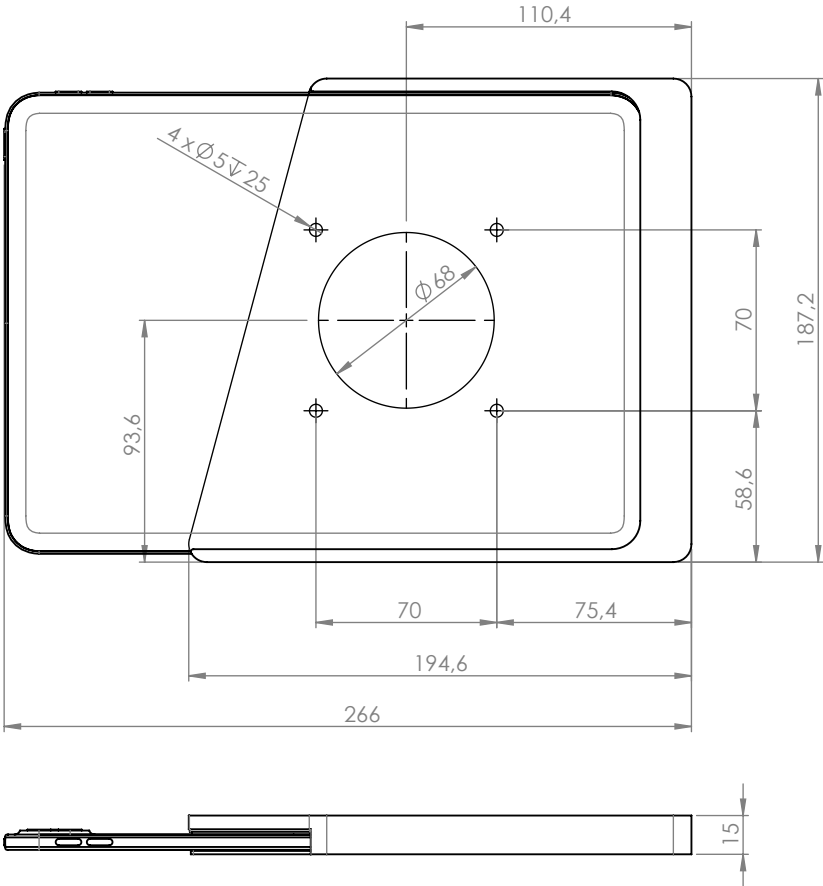

Companion Wall Home for Samsung Tab A7 10.4"