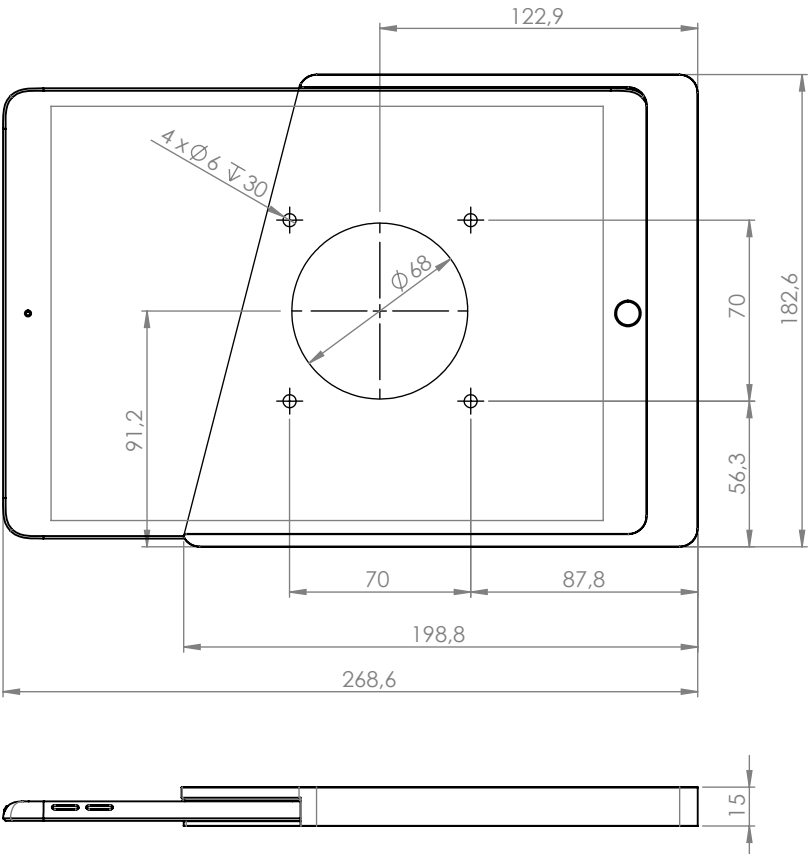

Companion Wall Home is a fine one-side-open asymmetrical tablet wall mount. It is made from high-grade precisely machined aluminium, with powder coated surface finishing.

Product characteristics

easy insertion and removal of a tablet for portable use

integrated lightning cable

horizontal or portrait view

Accessories

USB socket or PoE adapter

black powder coated - RAL 9005

white powder coated - RAL 9016

Companion Wall Home for iPad mini 6 8.3"

Companion Wall Home for iPad 10.2"