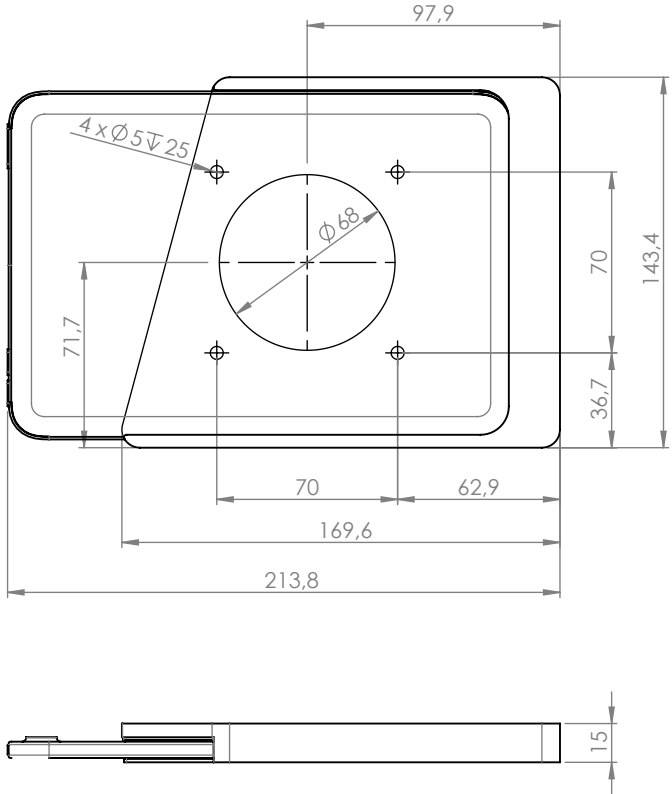

integrated lightning cable

horizontal or portrait view

Accessories

USB socket or PoE adapter

black powder coated - RAL 9005

white powder coated - RAL 9016

Companion Wall Home for iPad mini 6 8.3"

Companion Wall Home for iPad 10.2"