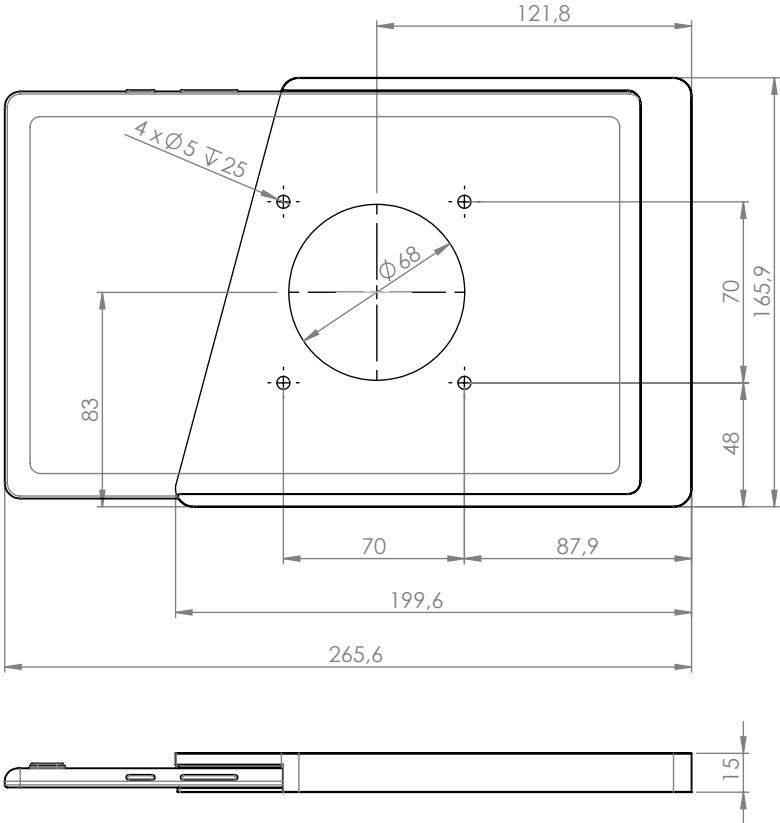

Companion Wall Home for Samsung Tab A7 10.4"