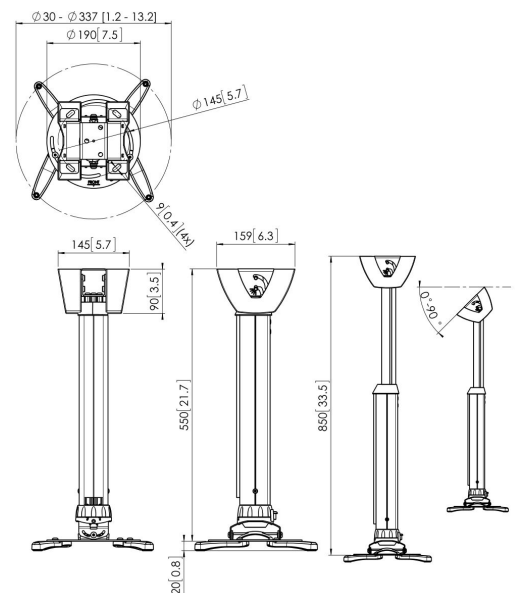

PPC 1555 Projector ceiling mount white

The PPC 1555 projector mount is specially designed for the latest generation of projectors weighing up to 20 kg. This projector interface is equipped with fine tune adjustability for precise alignment with the projection surface. Once aligned, the projector stays in position. Turning the unique friction ring will eliminate all play from the interface connections, making the mount a solid and very stable solution.

PPC 1555 Projector ceiling mount white

Specifications

Article number (SKU)	7015551
Colour	White
EAN single box	8712285325182
TÜV certified	Yes
Tilt	Tilt up to 15°
Turn	Up to 360°
Guarantee	5 years
Max. weight load (kg)	20
Fischer inside	Yes
Max. distance to ceiling (mm)	850
Min. distance to ceiling (mm)	550
Range (diameter)	30 - 337 mm
Roll	15