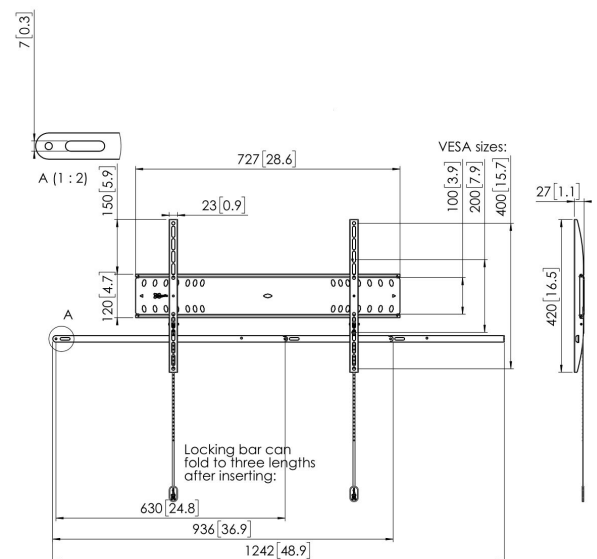

PFW 4700 Display wall mount fixed

The PFW 4700 locking fixed wall mount helps protect large flat panel displays in public areas against theft. The PFW 4000 series is designed for public areas that cannot be continuously supervised. The Vogel's Autolock® mechanism securely locks the display in place, and the slim design creates a clean, elegant look. The PFW 4700 is suitable for 55 to 80 inch displays weighing up to 75 kg.

PFW 4700 Display wall mount fixed

Specifications

Article number (SKU)	7047000
Colour	Black
EAN single box	8712285338649
Product size	L
TÜV certified	Yes
Guarantee	5 years
Min. screen size (inch)	55
Max. screen size (inch)	80
Max. weight load (kg)	75
Max. bolt size	M8
Max. height of interface (mm)	420
Max. width of interface (mm)	727
Autolock	True
Fischer inside	Yes
Lockable	True
Lock options	Lock included / integrated
Max. horizontal hole pattern (mm)	600
Max. screen size (inch)	80
Max. vertical hole pattern (mm)	400
Min. distance to the wall (mm)	27
Min. horizontal hole pattern (mm)	100
Min. screen size (inch)	55
Min. vertical hole pattern (mm)	100
Orientation	Landscape
Service position	No