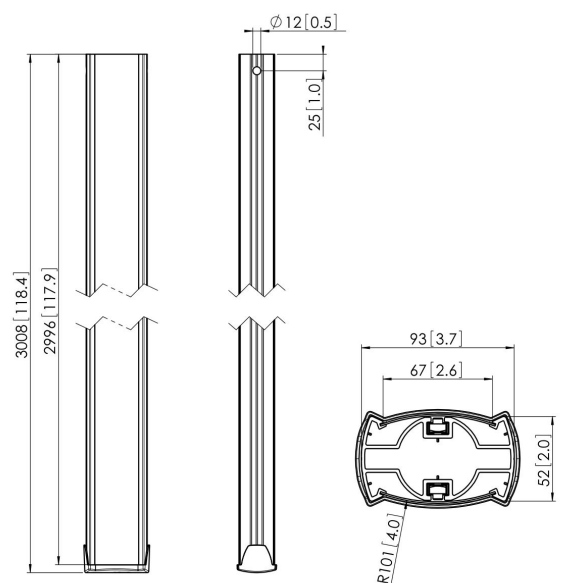

## PUC 2530 Pole 300 cm black

The PUC 2530 is a 300 cm pole and is a part of the modular Connect-it system with which you can create a ceiling solution for medium- to large-sized displays.

## PUC 2530 Pole 300 cm black

# Specifications

Article number (SKU)	7225300
Colour	Black
EAN single box	8712285329388
Length	3000
TÜV certified	Yes
Guarantee	5 years
Max. weight load (kg)	80
Back-to-back displays	True
Conned It exceptions	2x if inches gte 65