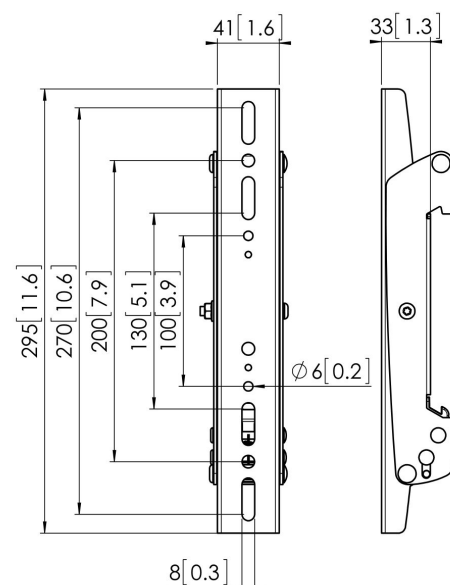

PFS 3302 Display interface strips tilt

The PFS 3302 interface display strips is part of the modular Connect-it system with which you can create your own ceiling or floor solution for medium to large sized displays.

PFS 3302 Display interface strips tilt

Specifications

| | |
|---------------------------------|-----------------|
| Article number (SKU) | 7233020 |
| Colour | Black |
| EAN single box | 8712285323041 |
| Height | 295 |
| TÜV certified | Yes |
| Tilt | Tilt up to 20° |
| Guarantee | 5 years |
| Max. weight load (kg) | 80 |
| Max. bolt size | M8 |
| Max. height of interface (mm) | 295 |
| Max. width of interface (mm) | 41 |
| Connect It exceptions | 2x back-to-back |
| Max. vertical hole pattern (mm) | 270 |
| Min. vertical hole pattern (mm) | 75 |
| Service position | No |