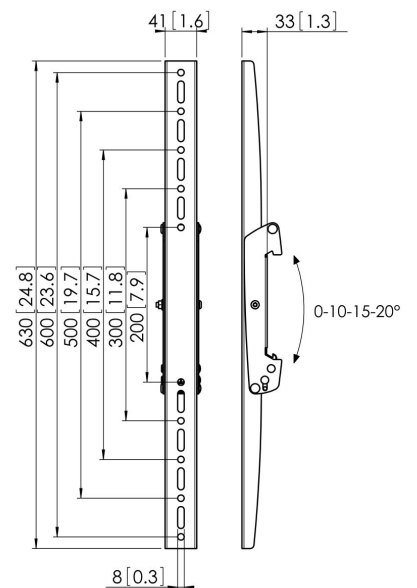

PFS 3306 Display interface strips tilt

The PFS 3306 interface display strips is part of the modular Connect-it system with which you can create your own ceiling or floor solution for medium to large sized displays.

PFS 3306 Display interface strips tilt

Specifications

Article number (SKU)	7233060
Colour	Black
EAN single box	8712285318900
Height	630
TÜV certified	Yes
Tilt	Tilt up to 20°
Guarantee	5 years
Max. weight load (kg)	80
Max. bolt size	M8
Max. height of interface (mm)	630
Max. width of interface (mm)	41
Connect It exceptions	2x back-to-back
Max. vertical hole pattern (mm)	600
Min. vertical hole pattern (mm)	200
Service position	No