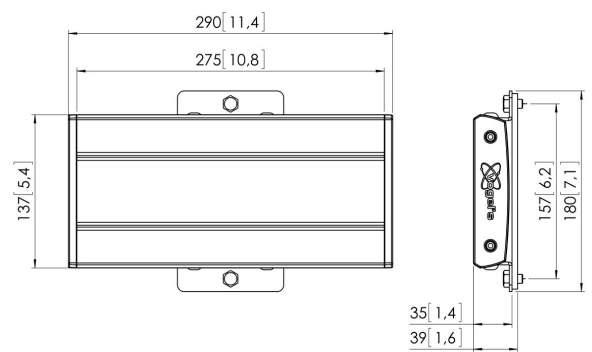

## **PFB 3402 Display interface bar**

*The PFB 3402 interface bar is part of the modular Connect-it system with which you can create your own ceiling, floor or wall solution.*

## PFB 3402 Display interface bar

# Specifications

Article number (SKU)	7234020
Colour	Black
EAN single box	8712285329401
Width	290
TÜV certified	Yes
Guarantee	5 years
Max. height of interface (mm)	180
Max. width of interface (mm)	290
Fischer inside	Yes
Height options	Fixed height Fixed height (screw) Manually adjustable height
Max. depth of interface (mm)	35
Max. horizontal hole pattern (mm)	225
Max. weight load on pole (kg)	80
Max. weight load on wall (kg)	53
Min. horizontal hole pattern (mm)	100