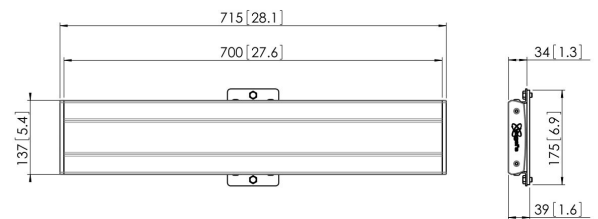

PFB 3407 Display interface bar black

The PFB 3407 interface bar is part of the modular Connect-it system with which you can create your own ceiling, floor or wall solution.

PFB 3407 Display interface bar black

Specifications

<i>Article number (SKU)</i>	7234070
<i>Colour</i>	Black
<i>EAN single box</i>	8712285329449
<i>Width</i>	715
<i>TÜV certified</i>	Yes
<i>Guarantee</i>	5 years
<i>Max. height of interface (mm)</i>	180
<i>Max. width of interface (mm)</i>	715
<i>Fischer inside</i>	Yes
<i>Max. depth of interface (mm)</i>	35
<i>Max. horizontal hole pattern (mm)</i>	650
<i>Max. weight load on pole (kg)</i>	80
<i>Max. weight load on wall (kg)</i>	53
<i>Min. horizontal hole pattern (mm)</i>	100