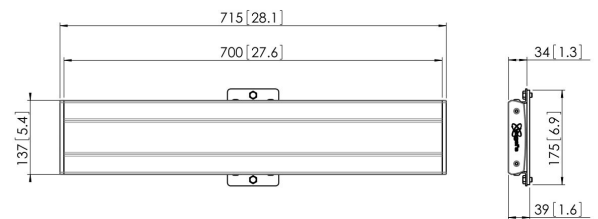

PFB 3407 Display interface bar silver

The PFB 3407 interface bar is part of the modular Connect-it system with which you can create your own ceiling, floor or wall solution.

PFB 3407 Display interface bar silver

Specifications

Article number (SKU)	7234074
Colour	Silver
EAN single box	8712285318788
Width	715
TÜV certified	Yes
Guarantee	5 years
Max. height of interface (mm)	180
Max. width of interface (mm)	715
Fischer inside	Yes
Max. depth of interface (mm)	35
Max. horizontal hole pattern (mm)	650
Max. weight load on pole (kg)	80
Max. weight load on wall (kg)	53
Min. horizontal hole pattern (mm)	100