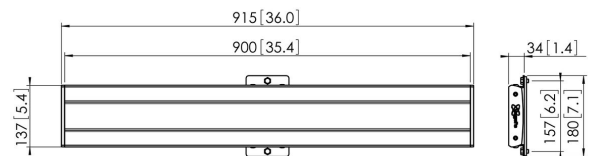

PFB 3409 Display interface bar black

The PFB 3409 interface bar is part of the modular Connect-it system with which you can create your own ceiling, floor or wall solution.

PFB 3409 Display interface bar black

Specifications

<i>Article number (SKU)</i>	7234090
<i>Colour</i>	Black
<i>EAN single box</i>	8712285329463
<i>Width</i>	915
<i>TÜV certified</i>	Yes
<i>Guarantee</i>	5 years
<i>Max. height of interface (mm)</i>	180
<i>Max. width of interface (mm)</i>	915
<i>Fischer inside</i>	Yes
<i>Max. depth of interface (mm)</i>	35
<i>Max. horizontal hole pattern (mm)</i>	850
<i>Max. weight load on pole (kg)</i>	80
<i>Max. weight load on wall (kg)</i>	53
<i>Min. horizontal hole pattern (mm)</i>	100