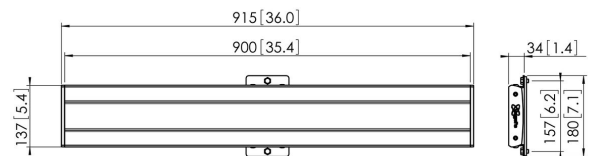

PFB 3409 Display interface bar silver

The PFB 3409 interface bar is part of the modular Connect-it system with which you can create your own ceiling, floor or wall solution.

PFB 3409 Display interface bar silver

Specifications

Article number (SKU)	7234094
Colour	Silver
EAN single box	8712285318801
Width	915
TÜV certified	Yes
Guarantee	5 years
Max. height of interface (mm)	180
Max. width of interface (mm)	915
Fischer inside	Yes
Max. depth of interface (mm)	35
Max. horizontal hole pattern (mm)	850
Max. weight load on pole (kg)	80
Max. weight load on wall (kg)	53
Min. horizontal hole pattern (mm)	100