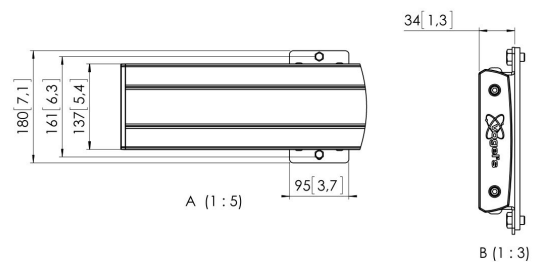

PFB 3427 Display interface bar black

The PFB 3427 interface bar is a part of the modular Connect-it system which can be used for ceiling, floor and wall mounting. The PFB 3427 with a length of 2700 mm is ideal for mounting multiple displays. The PFB 3427 can be used in combination with other interface bars of the PFB 34xx series by using the interface bar coupler (PFA 9104). The advantage of the modularity is that you create almost any desirable length without cutting.

PFB 3427 Display interface bar black

Specifications

Article number (SKU)	7234270
Colour	Black
EAN single box	8712285328763
Width	2750
TÜV certified	Yes
Guarantee	5 years
Max. height of interface (mm)	180
Max. width of interface (mm)	2765
Fischer inside	Yes
Max. depth of interface (mm)	35
Max. horizontal hole pattern (mm)	2700
Max. weight load on pole (kg)	160
Max. weight load on wall (kg)	160
Min. horizontal hole pattern (mm)	100