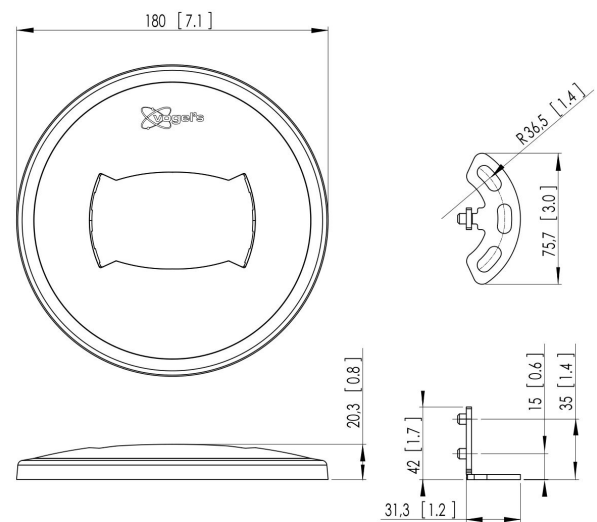

PFA 9103 Floor plate for PUC 25

The PFA 9103 floor plate is part of the modular Connect-it system with which you can create your own floor/ceiling solution for medium- to large-sized displays.

PFA 9103 Floor plate for PUC 25

Specifications

Article number (SKU)	7291030
Colour	Black
EAN single box	8712285320729
Guarantee	5 years

VOGEL'S HOLDING BV (c)

All rights reserved.
Subject to printing errors,
technical and price
amendments.