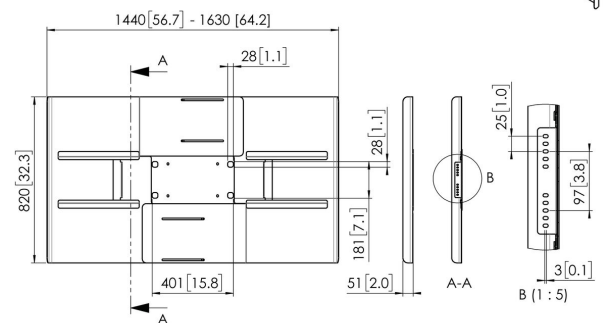

PFA 9159 Back cover landscape 65-70"

Universal display rear covers are designed to cover the rear of the display, hiding cables and players from view and to prevent for tampering. The rear covers can be used in combination with Connect-it ceiling and Connect-it floor solutions. The PFA 9159, PFA 9161 and PFA 9163 are for double pole landscape mounting. The PFA 9160, PFA 9162 and PFA 9164 are for double pole portrait mounting.

PFA 9159 Back cover landscape 65-70"

Specifications

Article number (SKU)	7291590
Colour	Black
EAN single box	8712285350627
Guarantee	5 years
Max. screen size (inch)	70
Min. screen size (inch)	65

VOGEL'S HOLDING BV (c)