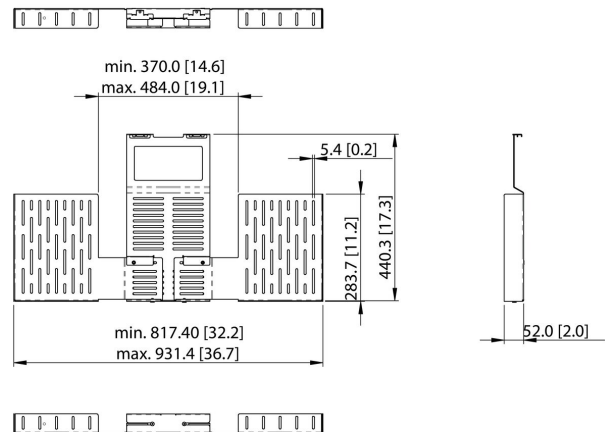

PFA 9166 Extension set for PFA 9165

Key Benefits

- Easy install
- Modular

If you run out of space with the PFA 9165, you can easily expand it with the PFA 9166 extension set.

PFA 9166 Extension set for PFA 9165

Specifications

Article number (SKU)	7291660
Colour	Black
EAN single box	8712285350887
Height	440
Width	931
Depth	52
TÜV certified	No
Guarantee	5 years
Min. screen size (inch)	55

VOGEL'S HOLDING BV (c)

All rights reserved.
Subject to printing errors,
technical and price
amendments.