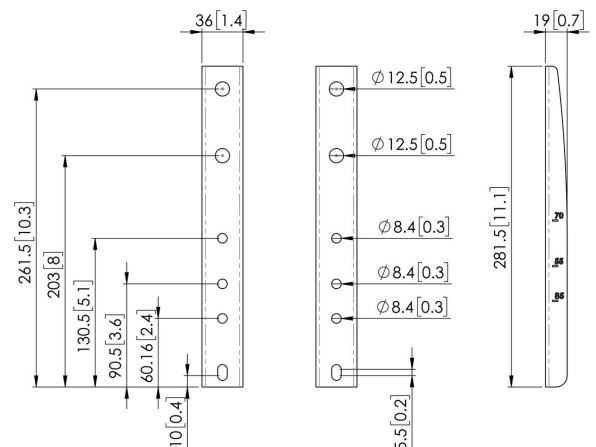

PFA 9168 Cisco Webex adapter

Cisco has introduced a new interactive display: Cisco Webex. There are three sizes: a 55", 70" and a 85" display. The displays feature an unconventional mounting pattern. Vogel's has created a tailor-made adapter so the Cisco Webex can be easily mounted on the PFS display strips (from the Connect-it series). Configuration: 55": PFB3411 + PFS3204/3304 + PFA 9168 70": PFB3407 + PFB3409 + PFA9104 + PFS3306 + PFA 9168 85": PFB3419 + PFS3208 + PFA 9168

PFA 9168 Cisco Webex adapter

Specifications

Article number (SKU)	7291680
Colour	Black
EAN single box	8712285351402
Length	281
Width	36
Depth	19
Guarantee	5 years
Max. screen size (inch)	85
Min. screen size (inch)	55