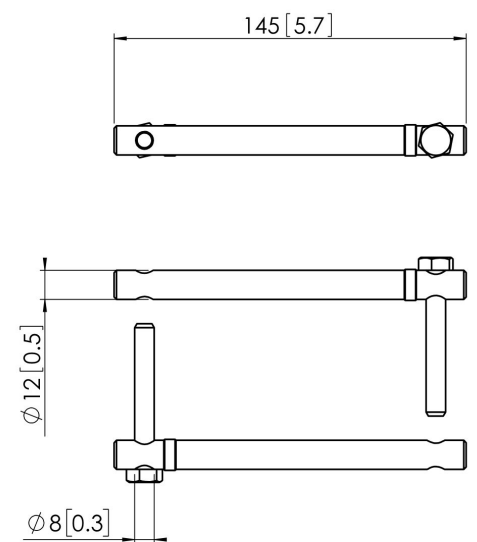

PUA 9503 Pole coupler for PUC 25

2 poles from the Connect-it Series (PUC 2508/ 2515/ 2530) can be coupled with the PUA 9503.

PUA 9503 Pole coupler for PUC 25

Specifications

Article number (SKU)	7295054
Colour	Silver
EAN single box	8712285319402
TÜV certified	Yes
Guarantee	5 years
Max. weight load (kg)	80