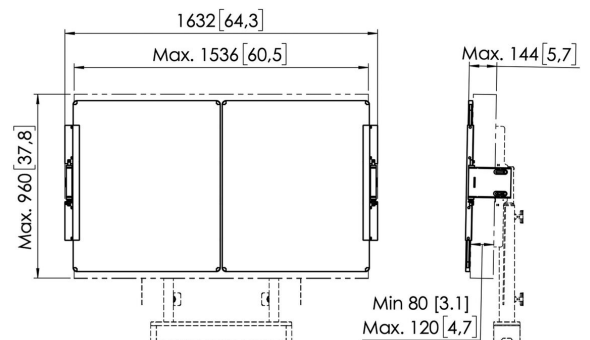

RISE A216 Whiteboard Set 65" for RISE motorized display lift floor-wall solution (black)

Key Benefits

- Complete your RISE Display lift with handy accessories
- For mounting on the RISE floor-wall solutions
- Quick and easy installation
- TÜV-5 certified

Whiteboard Set for 65"

This RISE A216 Whiteboard Set 65" is custom made for the Vogel's RISE motorized display lift floor-wall solution. With this accessory, you can mount a whiteboard to the left and right of a 65-inch display. The enamel steel boards feature hinges developed by Vogel's. As a result, the whiteboards do not spontaneously open, even after frequent use. Easy to install. The adjustable hinges on this accessory set allow you to vary the depth, height and width so that the whiteboards always fit the display, whatever display you are using.

RISE A216 Whiteboard Set 65" for RISE motorized display lift floor- wall solution (black)

Specifications

Article number (SKU)	7302160
Colour	Black
EAN single box	8712285356841
Height	892
Width	3166
Depth	142
TÜV certified	Yes
Tilt	Tilt -4°/+4°
Guarantee	5 years
Adjustable depth	True
Adjustable height	True
Max. screen size (inch)	65
Min. screen size (inch)	65