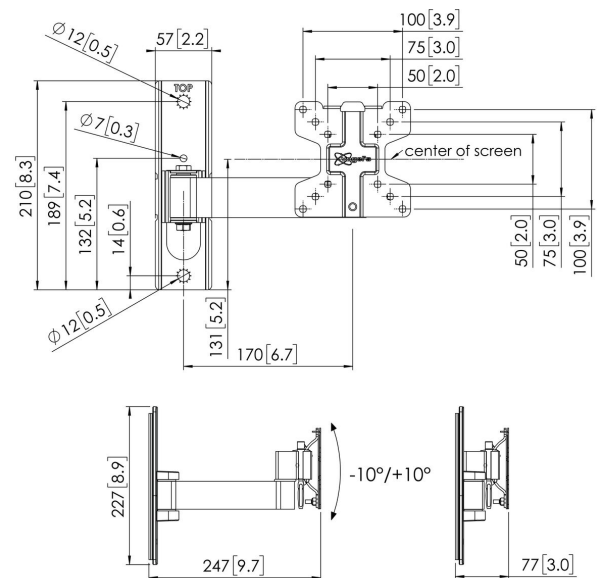

PFW 1030 Display wall mount turn & tilt

The clean and slim PFW 1000 Series is designed with hospitality content in mind.

PFW 1030 Display wall mount turn & tilt

Specifications

<i>Article number (SKU)</i>	7310300
<i>Colour</i>	Black
<i>EAN single box</i>	8712285342424
<i>Product size</i>	XS
<i>TÜV certified</i>	Yes
<i>Tilt</i>	Tilt -10°/+10°
<i>Turn</i>	Up to 120°
<i>Guarantee</i>	5 years
<i>Min. screen size (inch)</i>	10
<i>Max. screen size (inch)</i>	28
<i>Max. weight load (kg)</i>	16
<i>Max. bolt size</i>	M6
<i>Max. height of interface (mm)</i>	116
<i>Max. width of interface (mm)</i>	116
<i>Fischer inside</i>	Yes
<i>Levelling function</i>	Post-installation horizontal levelling
<i>Lock options</i>	Lock included / integrated
<i>Max. distance to the wall (mm)</i>	247
<i>Max. horizontal hole pattern (mm)</i>	100
<i>Max. screen size (inch)</i>	28
<i>Max. vertical hole pattern (mm)</i>	100
<i>Min. distance to the wall (mm)</i>	77
<i>Min. horizontal hole pattern (mm)</i>	50
<i>Min. screen size (inch)</i>	10
<i>Min. vertical hole pattern (mm)</i>	50
<i>Number of pivot points</i>	2
<i>Universal or fixed hole pattern</i>	Fixed