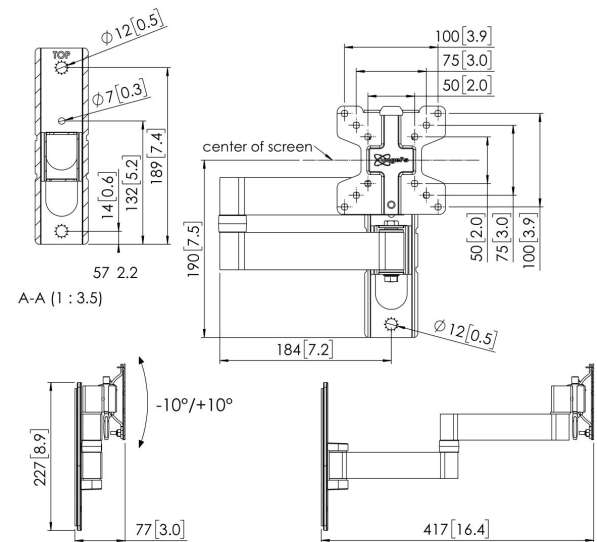

## **PFW 1040 Display wall mount turn & tilt**

*The clean and slim PFW 1000 Series is designed with hospitality content in mind.*

## **PFW 1040 Display wall mount turn & tilt**

# Specifications

Article number (SKU)	7310400
Colour	Black
EAN single box	8712285342448
Product size	XS
TÜV certified	Yes
Tilt	Tilt -10°/+10°
Turn	Up to 180°
Guarantee	5 years
Min. screen size (inch)	10
Max. screen size (inch)	28
Max. weight load (kg)	16
Max. bolt size	M6
Max. height of interface (mm)	116
Max. width of interface (mm)	116
Fischer inside	Yes
Levelling function	Post-installation horizontal levelling
Lock options	Lock included / integrated
Max. distance to the wall (mm)	417
Max. horizontal hole pattern (mm)	100
Max. screen size (inch)	28
Max. vertical hole pattern (mm)	100
Min. distance to the wall (mm)	77
Min. horizontal hole pattern (mm)	50
Min. screen size (inch)	10
Min. vertical hole pattern (mm)	50
Number of pivot points	3
Universal or fixed hole pattern	Fixed