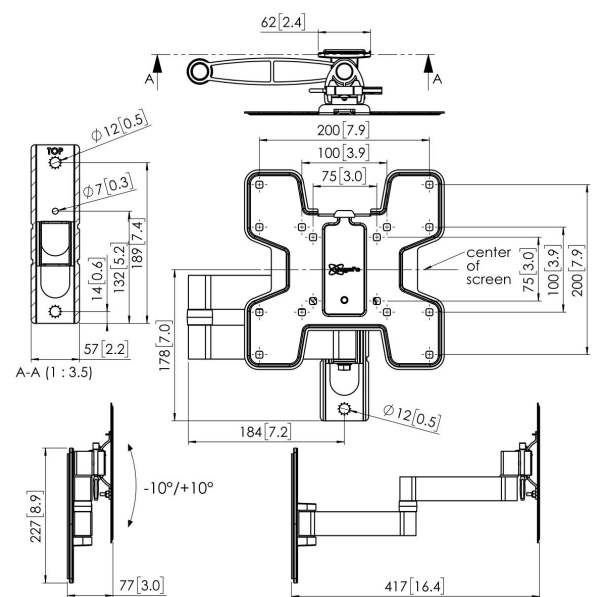

PFW 2040 Display wall mount turn & tilt

The clean and slim PFW 2000 Series is designed with hospitality content in mind.

PFW 2040 Display wall mount turn & tilt

Specifications

Article number (SKU)	7320400
Colour	Black
EAN single box	8712285335143
Product size	S
TÜV certified	Yes
Tilt	Tilt -10°/+10°
Turn	Up to 180°
Guarantee	5 years
Min. screen size (inch)	19
Max. screen size (inch)	43
Max. weight load (kg)	16
Max. bolt size	M8
Max. height of interface (mm)	235
Max. width of interface (mm)	235
Fischer inside	Yes
Levelling function	Post-installation horizontal levelling
Lockable	True
Lock options	Lock included / integrated
Max. distance to the wall (mm)	417
Max. horizontal hole pattern (mm)	200
Max. screen size (inch)	43
Max. vertical hole pattern (mm)	200
Min. distance to the wall (mm)	77
Min. horizontal hole pattern (mm)	75
Min. screen size (inch)	19
Min. vertical hole pattern (mm)	75
Number of pivot points	3
Universal or fixed hole pattern	Fixed