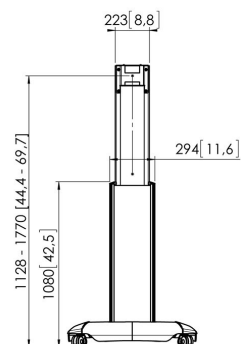

PFT 2520 Display trolley

With the PFT 2520 flat display trolley Vogel's sets a new reference in AV trolleys/stands. Superb quality and design in combination with features as full cable management, height adjustment and autolock makes this new display floorstand one of a kind.

PFT 2520 Display trolley

Specifications

Article number (SKU)	7325210
Colour	Black
EAN single box	8712285331145
Height	1870
TÜV certified	Yes
Guarantee	5 years
Min. screen size (inch)	32
Max. screen size (inch)	65
Max. weight load (kg)	55
Adjustable height	True
Max. distance to floor - center display (mm)	1770
Max. screen size (inch)	65
Min. distance to floor - center display (mm)	1130
Min. screen size (inch)	32