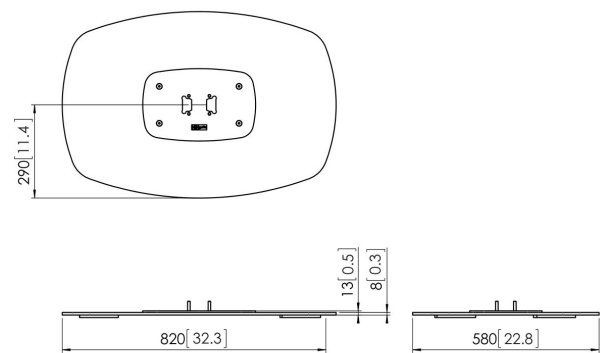

## **PFF 7040 Floor plate back-to-back black**

*The PFF7040 floor plate is a part of the modular Connect-it system. With this floorplate you can create a back to back solution for medium- to large-sized displays.*

### **Specifications**

Article number (SKU)	7327040
Colour	Black
EAN single box	8712285323829
Height	13
Width	820
Depth	580
TÜV certified	Yes
Guarantee	5 years

VOGEL'S HOLDING BV (c)

All rights reserved.  
Subject to printing errors,  
technical and price  
amendments.