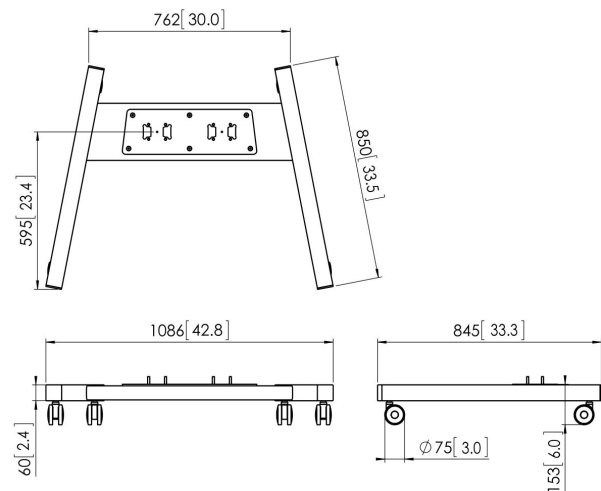

## PFT 8530 Trolley frame silver

The PFT8530 trolley frame is a part of the modular Connect-it system with which you can create a mobile solution. The double pole construction allows it to be used for large- to extra large-sized displays. The extra stability makes it ideal for interactive displays. The PFA 9126 will automatically be delivered with the PFT 8530

## **PFT 8530 Trolley frame silver**

# **Specifications**

Article number (SKU)	7328534
Colour	Silver
EAN single box	8712285323966
Height	153
Width	1086
Depth	849
TÜV certified	Yes
Guarantee	5 years

VOGEL'S HOLDING BV (c)

All rights reserved.  
Subject to printing errors,  
technical and price  
amendments.