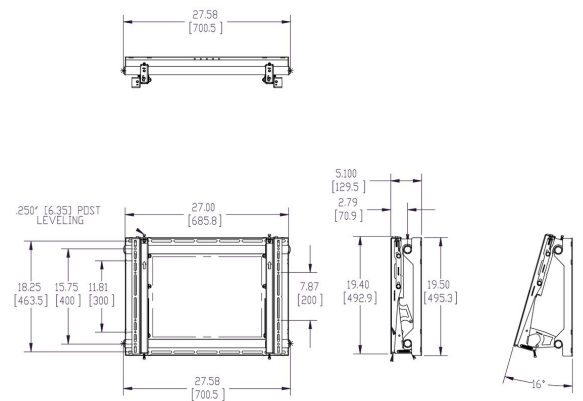

PFW 5870 Display Video Wall mount fixed

The PFW 5870 Fixed display Video Wall Mount is a video wall mounting solution which features multi-monitor stacking, open design, a built-in kickstand for easy service access, custom spacers and top-adjustable mounting brackets with convenient adjustments along the x,y, and z axis for easy panel alignment. The PFW 5870 may be used instead of the PFW 6870 in areas of a video wall where pop-out functionality is not required.

PFW 5870 Display Video Wall mount fixed

Specifications

Article number (SKU)	7358700
Colour	Black
EAN single box	8712285331725
TÜV certified	Yes
Guarantee	5 years
Min. screen size (inch)	37
Max. screen size (inch)	65
Max. weight load (kg)	72
Min. hole pattern	200mm x 200mm
Max. hole pattern	600mm x 400mm
Max. height of interface (mm)	495
Max. width of interface (mm)	734
Max. distance to the wall (mm)	129
Max. horizontal hole pattern (mm)	600
Max. screen size (inch)	65
Max. vertical hole pattern (mm)	400
Min. distance to the wall (mm)	129
Min. horizontal hole pattern (mm)	200
Min. screen size (inch)	37
Min. vertical hole pattern (mm)	200
Universal or fixed hole pattern	Universal