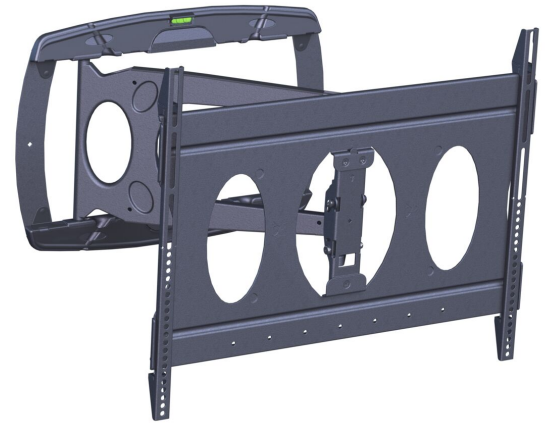

## ***PFW 6850 Display wall mount turn and tilt***

*The PFW 6850 is an ultra slim wall mount for displays up to 40kg / 88 lbs. that provides two options for the swing arm placement, allowing the mount to swing out from the left or right, based on the installation requirements.*

## **PFW 6850 Display wall mount turn and tilt**

# Specifications

Article number (SKU)	7368500
Colour	Black
EAN single box	8712285323362
Product size	M
TÜV certified	Yes
Tilt	Tilt up to 15°
Turn	Up to 180°
Guarantee	5 years
Min. screen size (inch)	42
Max. screen size (inch)	65
Max. weight load (kg)	40
Min. hole pattern	100mm x 100mm
Max. hole pattern	630mm x 526mm
Max. height of interface (mm)	543
Max. width of interface (mm)	668
Levelling function	Post-installation horizontal levelling
Lock options	No lock
Max. distance to the wall (mm)	749
Max. horizontal hole pattern (mm)	630
Max. screen size (inch)	65
Max. vertical hole pattern (mm)	526
Min. distance to the wall (mm)	38
Min. screen size (inch)	42
Number of pivot points	3
Orientation	Landscape
Universal or fixed hole pattern	Universal