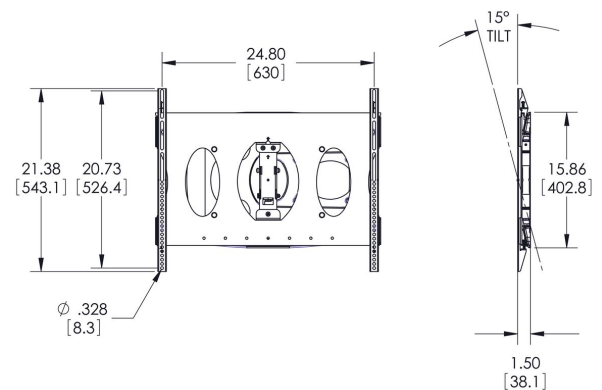

## ***PFW 6850 Display wall mount turn and tilt***

*The PFW 6850 is an ultra slim wall mount for displays up to 40kg / 88 lbs. that provides two options for the swing arm placement, allowing the mount to swing out from the left or right, based on the installation requirements.*

## **PFW 6850 Display wall mount turn and tilt**

# Specifications

Article number (SKU)	7368500
Colour	Black
EAN single box	8712285323362
Product size	M
TÜV certified	Yes
Tilt	Tilt up to 15°
Turn	Up to 180°
Guarantee	5 years
Min. screen size (inch)	42
Max. screen size (inch)	65
Max. weight load (kg)	40
Min. hole pattern	100mm x 100mm
Max. hole pattern	630mm x 526mm
Max. height of interface (mm)	543
Max. width of interface (mm)	668
Levelling function	Post-installation horizontal levelling
Lock options	No lock
Max. distance to the wall (mm)	749
Max. horizontal hole pattern (mm)	630
Max. screen size (inch)	65
Max. vertical hole pattern (mm)	526
Min. distance to the wall (mm)	38
Min. screen size (inch)	42
Number of pivot points	3
Orientation	Landscape
Universal or fixed hole pattern	Universal