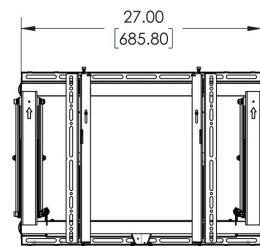

PFW 6870 Video wall pop-out wall mount

PFW 6870 is a customizable video wall framing system for displays weighing up to 72 kg / 160 lbs. with a mounting pattern of 200 x 200 to 600 x 400mm. It features multi-monitor stacking, spring-loaded release, open design, custom spacers, top adjustable mounting brackets and straight scissor-style extension.

PFW 6870 Video wall pop-out wall mount

Specifications

<i>Article number (SKU)</i>	7368700
<i>Colour</i>	Black
<i>EAN single box</i>	8712285323461
<i>TÜV certified</i>	Yes
<i>Guarantee</i>	5 years
<i>Min. screen size (inch)</i>	37
<i>Max. screen size (inch)</i>	65
<i>Max. weight load (kg)</i>	72
<i>Max. height of interface (mm)</i>	495
<i>Max. width of interface (mm)</i>	734
<i>Levelling function</i>	Post-installation horizontal levelling
<i>Max. distance to the wall (mm)</i>	331
<i>Max. horizontal hole pattern (mm)</i>	600
<i>Max. screen size (inch)</i>	65
<i>Max. vertical hole pattern (mm)</i>	400
<i>Min. distance to the wall (mm)</i>	127
<i>Min. horizontal hole pattern (mm)</i>	200
<i>Min. screen size (inch)</i>	37
<i>Min. vertical hole pattern (mm)</i>	200
<i>Orientation</i>	Landscape
<i>Service position</i>	Yes