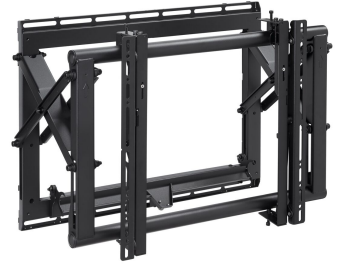

PFW 6870 Video wall pop-out wall mount

PFW 6870 is a customizable video wall framing system for displays weighing up to 72 kg / 160 lbs. with a mounting pattern of 200 x 200 to 600 x 400mm. It features multi-monitor stacking, spring-loaded release, open design, custom spacers, top adjustable mounting brackets and straight scissor-style extension.

PFW 6870 Video wall pop-out wall mount

Specifications

<i>Article number (SKU)</i>	7368700
<i>Colour</i>	Black
<i>EAN single box</i>	8712285323461
<i>TÜV certified</i>	Yes
<i>Guarantee</i>	5 years
<i>Min. screen size (inch)</i>	37
<i>Max. screen size (inch)</i>	65
<i>Max. weight load (kg)</i>	72
<i>Max. height of interface (mm)</i>	495
<i>Max. width of interface (mm)</i>	734
<i>Levelling function</i>	Post-installation horizontal levelling
<i>Max. distance to the wall (mm)</i>	331
<i>Max. horizontal hole pattern (mm)</i>	600
<i>Max. screen size (inch)</i>	65
<i>Max. vertical hole pattern (mm)</i>	400
<i>Min. distance to the wall (mm)</i>	127
<i>Min. horizontal hole pattern (mm)</i>	200
<i>Min. screen size (inch)</i>	37
<i>Min. vertical hole pattern (mm)</i>	200
<i>Orientation</i>	Landscape
<i>Service position</i>	Yes