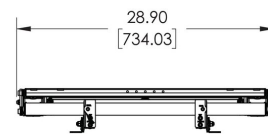

PFW 6870 Video wall pop-out wall mount

PFW 6870 is a customizable video wall framing system for displays weighing up to 72 kg / 160 lbs. with a mounting pattern of 200 x 200 to 600 x 400mm. It features multi-monitor stacking, spring-loaded release, open design, custom spacers, top adjustable mounting brackets and straight scissor-style extension.

PFW 6870 Video wall pop-out wall mount

Specifications

<i>Article number (SKU)</i>	7368700
<i>Colour</i>	Black
<i>EAN single box</i>	8712285323461
<i>TÜV certified</i>	Yes
<i>Guarantee</i>	5 years
<i>Min. screen size (inch)</i>	37
<i>Max. screen size (inch)</i>	65
<i>Max. weight load (kg)</i>	72
<i>Max. height of interface (mm)</i>	495
<i>Max. width of interface (mm)</i>	734
<i>Levelling function</i>	Post-installation horizontal levelling
<i>Max. distance to the wall (mm)</i>	331
<i>Max. horizontal hole pattern (mm)</i>	600
<i>Max. screen size (inch)</i>	65
<i>Max. vertical hole pattern (mm)</i>	400
<i>Min. distance to the wall (mm)</i>	127
<i>Min. horizontal hole pattern (mm)</i>	200
<i>Min. screen size (inch)</i>	37
<i>Min. vertical hole pattern (mm)</i>	200
<i>Orientation</i>	Landscape
<i>Service position</i>	Yes