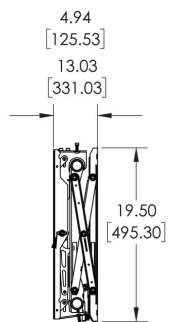

PFW 6870 Video wall pop-out wall mount

PFW 6870 is a customizable video wall framing system for displays weighing up to 72 kg / 160 lbs. with a mounting pattern of 200 x 200 to 600 x 400mm. It features multi-monitor stacking, spring-loaded release, open design, custom spacers, top adjustable mounting brackets and straight scissor-style extension.

PFW 6870 Video wall pop-out wall mount

Specifications

<i>Article number (SKU)</i>	7368700
<i>Colour</i>	Black
<i>EAN single box</i>	8712285323461
<i>TÜV certified</i>	Yes
<i>Guarantee</i>	5 years
<i>Min. screen size (inch)</i>	37
<i>Max. screen size (inch)</i>	65
<i>Max. weight load (kg)</i>	72
<i>Max. height of interface (mm)</i>	495
<i>Max. width of interface (mm)</i>	734
<i>Levelling function</i>	Post-installation horizontal levelling
<i>Max. distance to the wall (mm)</i>	331
<i>Max. horizontal hole pattern (mm)</i>	600
<i>Max. screen size (inch)</i>	65
<i>Max. vertical hole pattern (mm)</i>	400
<i>Min. distance to the wall (mm)</i>	127
<i>Min. horizontal hole pattern (mm)</i>	200
<i>Min. screen size (inch)</i>	37
<i>Min. vertical hole pattern (mm)</i>	200
<i>Orientation</i>	Landscape
<i>Service position</i>	Yes