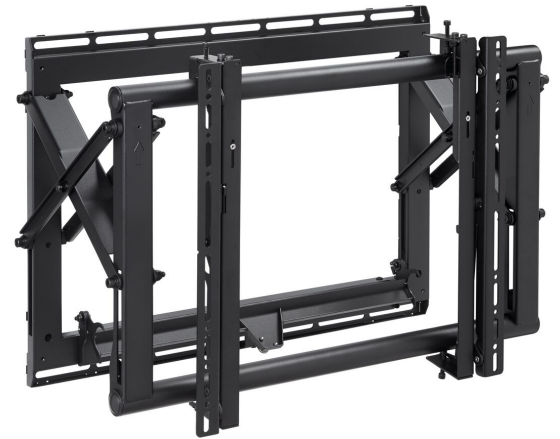

PFW 6870 Video wall pop-out wall mount

PFW 6870 is a customizable video wall framing system for displays weighing up to 72 kg / 160 lbs. with a mounting pattern of 200 x 200 to 600 x 400mm. It features multi-monitor stacking, spring-loaded release, open design, custom spacers, top adjustable mounting brackets and straight scissor-style extension.

PFW 6870 Video wall pop-out wall mount

Specifications

<i>Article number (SKU)</i>	7368700
<i>Colour</i>	Black
<i>EAN single box</i>	8712285323461
<i>TÜV certified</i>	Yes
<i>Guarantee</i>	5 years
<i>Min. screen size (inch)</i>	37
<i>Max. screen size (inch)</i>	65
<i>Max. weight load (kg)</i>	72
<i>Max. height of interface (mm)</i>	495
<i>Max. width of interface (mm)</i>	734
<i>Levelling function</i>	Post-installation horizontal levelling
<i>Max. distance to the wall (mm)</i>	331
<i>Max. horizontal hole pattern (mm)</i>	600
<i>Max. screen size (inch)</i>	65
<i>Max. vertical hole pattern (mm)</i>	400
<i>Min. distance to the wall (mm)</i>	127
<i>Min. horizontal hole pattern (mm)</i>	200
<i>Min. screen size (inch)</i>	37
<i>Min. vertical hole pattern (mm)</i>	200
<i>Orientation</i>	Landscape
<i>Service position</i>	Yes