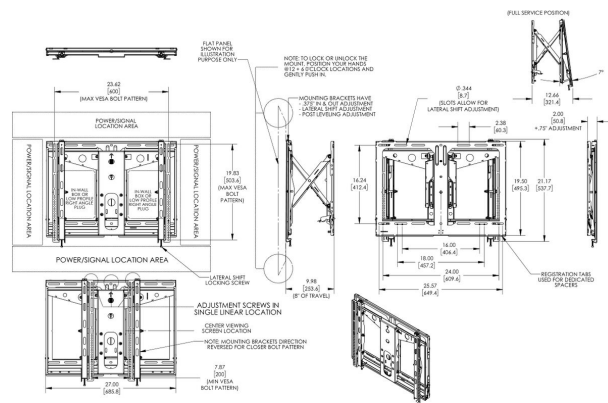

Pop-out video wall

## PFW 6880 Video wall pop-out wall mount

PFW 6880 is a slim video wall pop-out mount with a distance between display and wall of only 50mm. It features a spring-loaded push to open release, by gently pushing on the display.

# Specifications

|                                   |               |
|-----------------------------------|---------------|
| Article number (SKU)              | 7368800       |
| Colour                            | Black         |
| EAN single box                    | 8712285329227 |
| TÜV certified                     | Yes           |
| Guarantee                         | 5 years       |
| Min. screen size (inch)           | 37            |
| Max. screen size (inch)           | 65            |
| Max. weight load (kg)             | 45.5          |
| Max. height of interface (mm)     | 549           |
| Max. width of interface (mm)      | 686           |
| Max. distance to the wall (mm)    | 260           |
| Max. horizontal hole pattern (mm) | 600           |
| Max. screen size (inch)           | 65            |
| Max. vertical hole pattern (mm)   | 400           |
| Min. distance to the wall (mm)    | 51            |
| Min. horizontal hole pattern (mm) | 200           |
| Min. screen size (inch)           | 37            |
| Min. vertical hole pattern (mm)   | 200           |
| Orientation                       | Landscape     |
| Service position                  | Yes           |