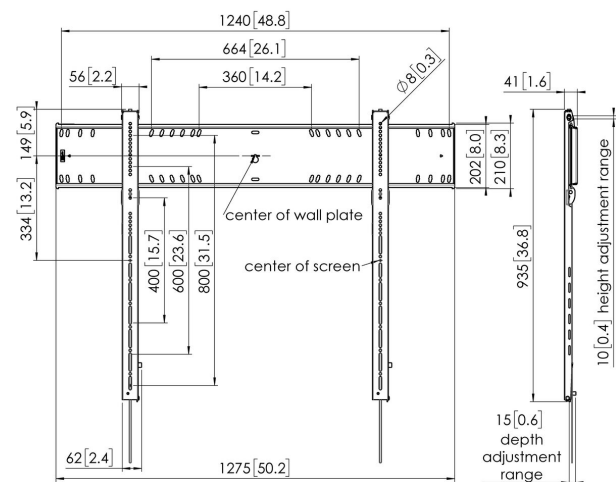

PFW 6900 Display wall mount fixed

Key Benefits

- Easy levelling and installation
- For the heaviest displays
- Self-centering display bolts
- Locked service position

Extra-flat display wall mount for large displays The PFW 6900 is a robust and elegant wall mount for displays from 80 to 120 inches, weighing up to 160 kg. The wall mount has a depth of only 42 mm. The integrated touch-screen stabiliser ensures that even the largest touch screens can be mounted perfectly vertical and stable on the wall.

PFW 6900 Display wall mount fixed

Specifications

Article number (SKU)	7369000
Colour	Black
EAN single box	8712285352645
Product size	XL
TÜV certified	Yes
Guarantee	5 years
Min. screen size (inch)	75
Max. screen size (inch)	110
Max. weight load (kg)	160
Min. hole pattern	400mm x 400mm
Max. hole pattern	1200mm x 800mm
Max. bolt size	M8
Max. height of interface (mm)	850
Max. width of interface (mm)	1275
Fischer inside	Yes
Levelling function	Post-installation horizontal levelling
Lock options	Lock option/accessory
Max. horizontal hole pattern (mm)	1200
Max. screen size (inch)	120
Max. vertical hole pattern (mm)	800
Min. distance to the wall (mm)	42
Min. horizontal hole pattern (mm)	400
Min. screen size (inch)	80
Min. vertical hole pattern (mm)	400
Orientation	Landscape
Service position	Yes
Universal or fixed hole pattern	Universal