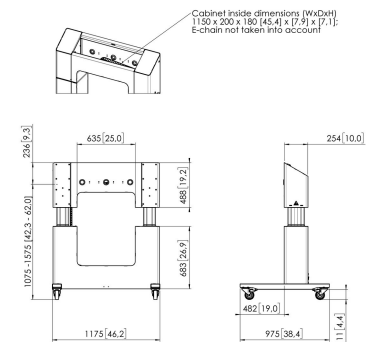

PFTE 7120 motorized trolley for LED and LCD

Key Benefits

- Adjustable in height up to 50 cm
- TÜV and CE certified
- Mobile and/or stand alone
- Lockable cabinet
- Easy install

The PFTE 7120 motorized trolley for LED and LCD is specially designed to safely mount LED walls and LCD displays of 98-inch and larger. The maximum weight load is 225 kg.

PFTE 7120 motorized trolley for LED and LCD

Specifications

Article number (SKU)	7371200
Colour	Black
EAN single box	8712285351266
Height	1311
Width	1175
Depth	975
TÜV certified	Yes
Guarantee	5 years
Max. weight load (kg)	225
Certifications	CE
Max. distance to floor - center display (mm)	1575
Min. distance to floor - center display (mm)	1075
Motorized	True
Travel	500