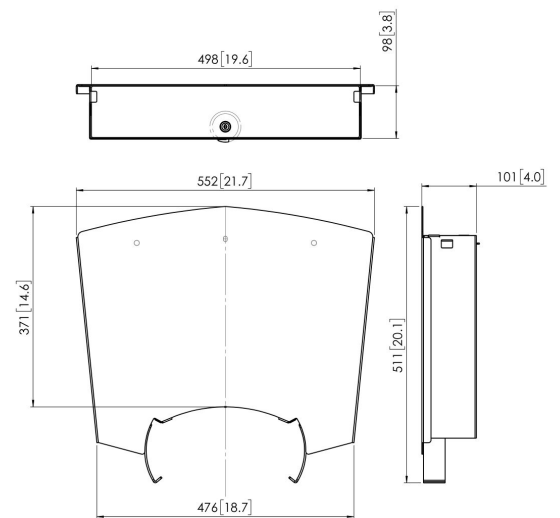

PFA 9034 Locking cabinet

PFA 9034 is a lockable cabinet/shelve for PFT 2520 and PFF 2420

PFA 9034 Locking cabinet

Specifications

Article number (SKU)	7390344
Colour	Silver
EAN single box	8712285315022
TÜV certified	Yes
Guarantee	5 years
Max. weight load (kg)	10
Lockable	True