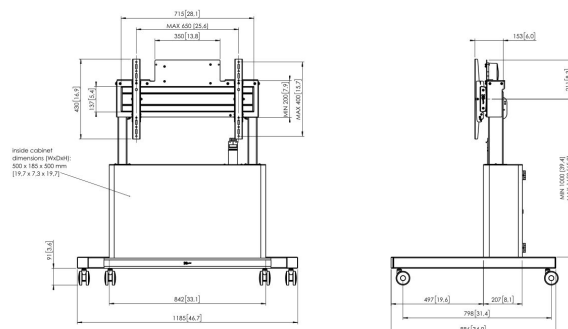

### Motorized trolley kit TE1164

Display size: Fitment: 600x400 Max load: 160 kg / 353 lbs  
Kit consists of: • 1x PFT 7111 Display trolley motorized with cabinet • 1x PFB 3407 Display interface bar • 1x PFS 3204 Bandes interface écran

# Specifications

Article number (SKU)	7911644
Colour	Silver
EAN single box	8712285339721
Height	1861
Width	1185
Depth	886
TÜV certified	Yes
Guarantee	5 years
Min. screen size (inch)	42
Max. screen size (inch)	86
Max. weight load (kg)	160
Certifications	CE
Max. distance to floor - center display (mm)	1650
Max. horizontal hole pattern (mm)	600
Max. vertical hole pattern (mm)	400
Min. distance to floor - center display (mm)	1000
Min. horizontal hole pattern (mm)	100
Min. vertical hole pattern (mm)	100
Motorized	True
Remote controlled	Yes
Travel	650