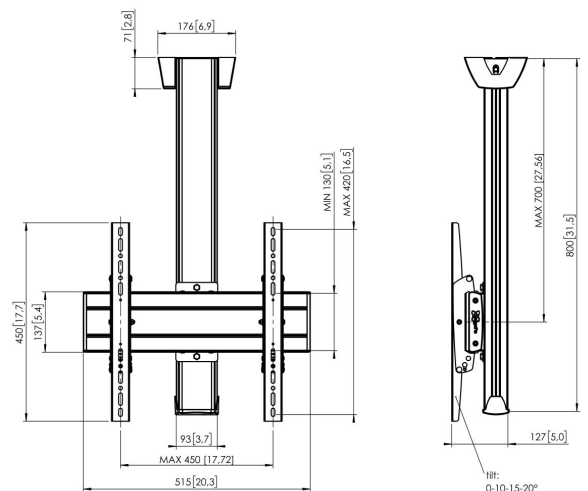

C0844S Display Ceiling Mount fixed (silver)

Ceiling mount kit C0844

Display size: Fitment: 400x400Max. load: 80 kg - 176 lbs Kit consists of: • 1x PUC 1060 Ceiling plate • 1x PUC 2508 Pole 80 cm • 1x PFB 3405 Interface bar • 1x PFS 3304 Interface display strips

C0844S Display Ceiling Mount fixed (silver)

Specifications

Article number (SKU)	7950014
Colour	Silver
EAN single box	8712285332104
Length	800
Width	515
Depth	127
TÜV certified	Yes
Tilt	Tilt up to 20°
Guarantee	5 years
Max. weight load (kg)	80
Min. hole pattern	100mm x 100mm
Max. hole pattern	450mm x 420mm
Max. bolt size	M8
Max. height of interface (mm)	450
Max. width of interface (mm)	515
Autolock	True
Ceiling types	Flat ceiling
Fischer inside	Yes
Max. distance to ceiling - center display (mm)	700
Max. horizontal hole pattern (mm)	450
Max. screen size (Inch)	65
Max. vertical hole pattern (mm)	420
Min. horizontal hole pattern (mm)	100
Min. vertical hole pattern (mm)	100
Universal or fixed hole pattern	Universal