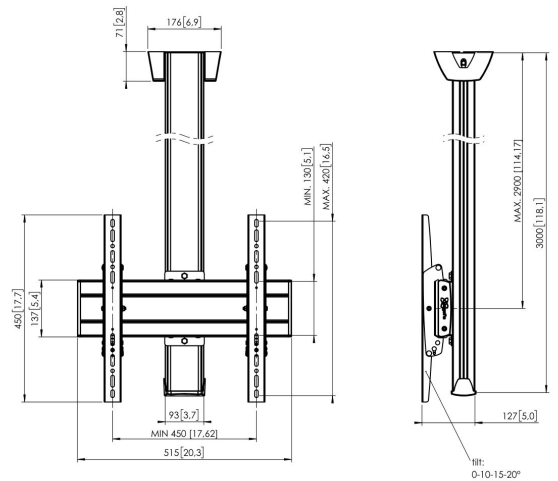

C3044B Display Ceiling Mount fixed (black)

"Ceiling mount kit C3044

Display size: Fitment: 400x400Max. load: 80 kg - 176 lbs Kit consists of: • 1x PUC 1060 Ceiling plate • 1x PUC 2530 Pole 300 cm • 1x PFB 3405 Interface bar • 1x PFS 3304 Interface display strips"

C3044B Display Ceiling Mount fixed (black)

Specifications

Article number (SKU)	7950030
Colour	Black
EAN single box	8712285332203
Length	3000
Width	515
Depth	127
TÜV certified	Yes
Tilt	Tilt up to 20°
Guarantee	5 years
Max. weight load (kg)	80
Min. hole pattern	100mm x 100mm
Max. hole pattern	450mm x 420mm
Max. bolt size	M8
Max. height of interface (mm)	450
Max. width of interface (mm)	515
Autolock	True
Ceiling types	Flat ceiling
Fischer inside	Yes
Max. distance to ceiling - center display (mm)	2900
Max. horizontal hole pattern (mm)	450
Max. screen size (Inch)	65
Max. vertical hole pattern (mm)	420
Min. horizontal hole pattern (mm)	100
Min. vertical hole pattern (mm)	100
Universal or fixed hole pattern	Universal