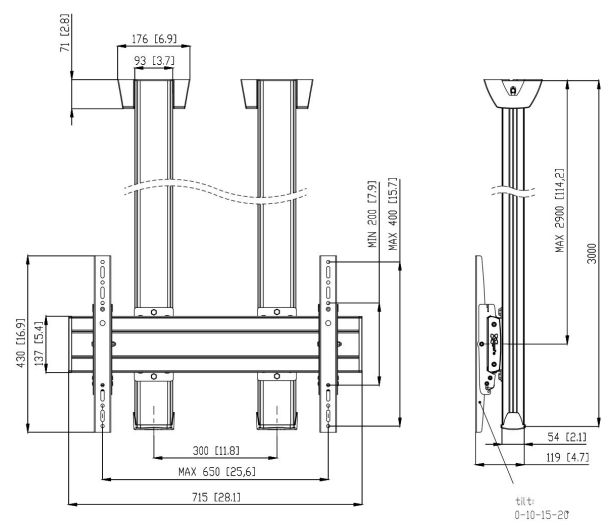

## CD3064B Display Ceiling Mount ≥65" fixed (black)

### Ceiling mount kit CD3064

Display size: >65"65" Fitment: 600x400 Max. load: 160 kg - 352 lbs Kit consists of: • 2x PUC 1060 Ceiling plate • 2x PUC 2530 Pole 300 cm • 1x PFB 3407 Interface bar • 1x PFS 3204 Interface display strips • 1x PFA 9126 Bracket kit

### Specifications

Article number (SKU)	7950060
Colour	Black
EAN single box	8712285332326
Length	3000
Width	715
Depth	119
TÜV certified	Yes
Tilt	Tilt -3°/+3°
Guarantee	5 years
Max. weight load (kg)	160
Min. hole pattern	100mm x 100mm
Max. hole pattern	650mm x 400mm
Max. bolt size	M8
Max. height of interface (mm)	430
Max. width of interface (mm)	715
Autolock	True
Ceiling types	Flat ceiling
Fischer inside	Yes
Max. distance to ceiling - center display (mm)	2900
Max. horizontal hole pattern (mm)	650
Max. vertical hole pattern (mm)	400
Min. horizontal hole pattern (mm)	100
Min. screen size (inch)	65
Min. vertical hole pattern (mm)	100
Universal or fixed hole pattern	Universal