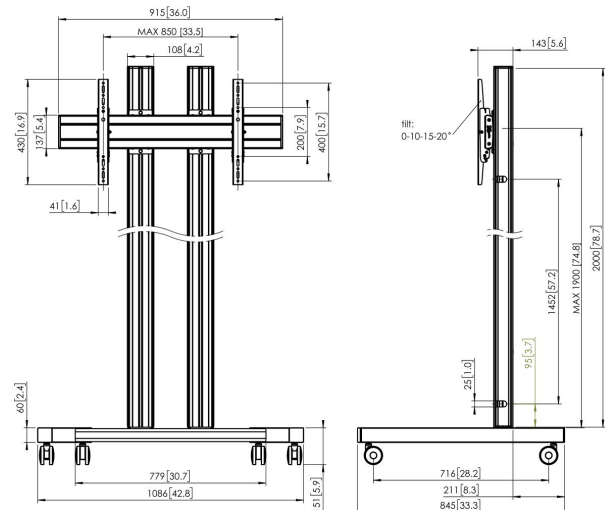

TD2084 Display Trolley ≥65" (black)

Trolley kit TD2084

Display size: >65" 65" Fitment: 800x400 Max. load: 150 kg - 330 lbs Kit consists of: • 1x PFT 8530 Trolley frame • 2x PUC 2720 Pole 200 cm • 1x PFB 3409 Interface bar • 1x PFS 3204 Interface display strips

TD2084 Display Trolley ≥65" (black)

Specifications

Article number (SKU)	7953090
Colour	Black
EAN single box	8712285333309
Height	2151
Width	1086
Depth	845
TÜV certified	Yes
Tilt	Tilt -3°/+3°
Guarantee	5 years
Max. weight load (kg)	150
Min. hole pattern	100mm x 100mm
Max. hole pattern	850mm x 400mm
Max. bolt size	M8
Max. height of interface (mm)	430
Max. width of interface (mm)	915
Max. distance to floor - center display (mm)	2151
Max. horizontal hole pattern (mm)	850
Max. vertical hole pattern (mm)	400
Min. horizontal hole pattern (mm)	100
Min. screen size (inch)	65
Min. vertical hole pattern (mm)	100
Min. weight load (kg)	81
Universal or fixed hole pattern	Universal