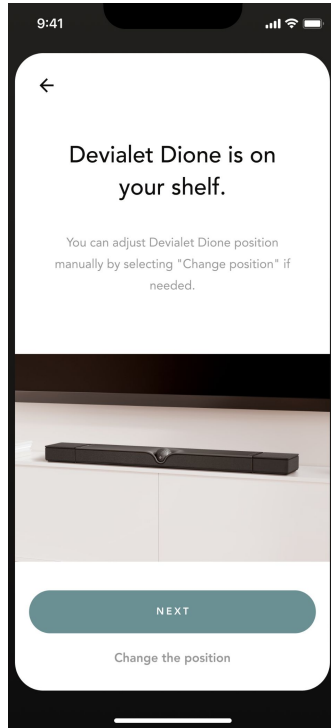

3. PURPOSEFUL DESIGN & INTELLIGENT

Room Calibration scan (tuning audio to the room)

Multiple room parameters into consideration :

Conducted via Devialet Dione embed microphones

Always accessible in the app settings

Flexible positioning

Horizontal and
Vertical orientation

Gyro sensor
detection

Adaptive
speaker-channel
matrix

Accessible at all time
from the app settings

O R B[®] central sphere

Host 3 drivers
1 active, 2 passive

Rotate to follow the
soundbar position
(shelf or wall-mount)

Designed as an ode
to Phantom

O R B® central sphere

Shelf orientation

Wall-mount orientation

Premium and sleek finish

Compact and sleek home theater system.
That's equally advanced and intuitive.