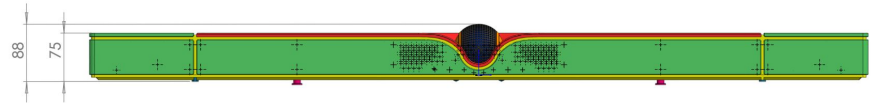

Premium and sleek finish

Compact and sleek home theater system.
That's equally advanced and intuitive.

- → Thinner than its direct competitor, yet immense sound.
- → With premium materials all around
  (Anodized aluminum coated with acoustic fabric on the sides)