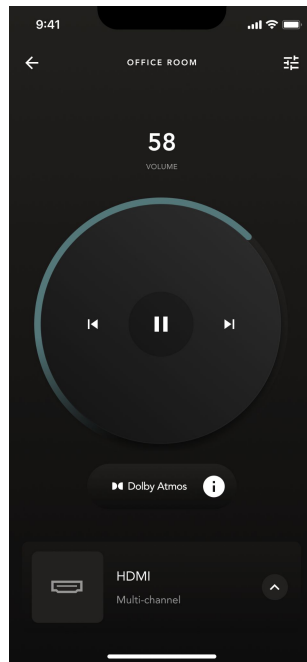

Simple and intuitive user interface

LED 1 (Room calibration microphones status)

Disable room calibration microphones

Bluetooth pairing

Volume +

Play/Pause

Volume -

Devialet button (user interaction when using the app)

LED 2 (product status information, ON, Booting)

Rear connectivity panel

CONFIDENTIAL

Flexible installation

Shelf / flat

Wall-mount

Seamless integration within Devialet App

KEY DIFFERENTIATORS