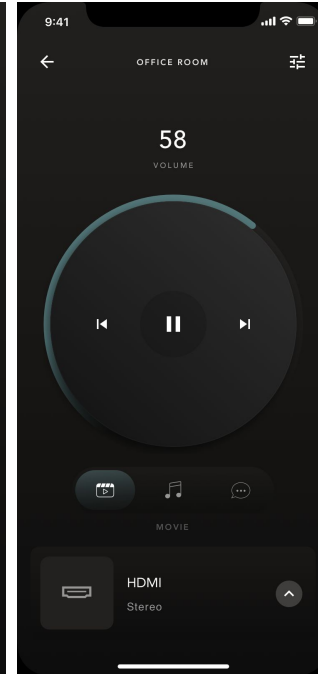

5
.
1
.
2

Devialet **SPACE**™

(Listening to all your favorite content in multichannel)

Discover 5.1.2 through 4 unique listening modes when the original source is in 2.0 :

Movie

(5.1.2 upscaling on HDMI & Optical)

Spatial

(5.1.2 sound for music on online sources)

Music

(True stereo rendering, disabling 3D effects)

Voice

(Boosting clarity and accuracy of podcast, news...)

With native autoswitching and format detection: