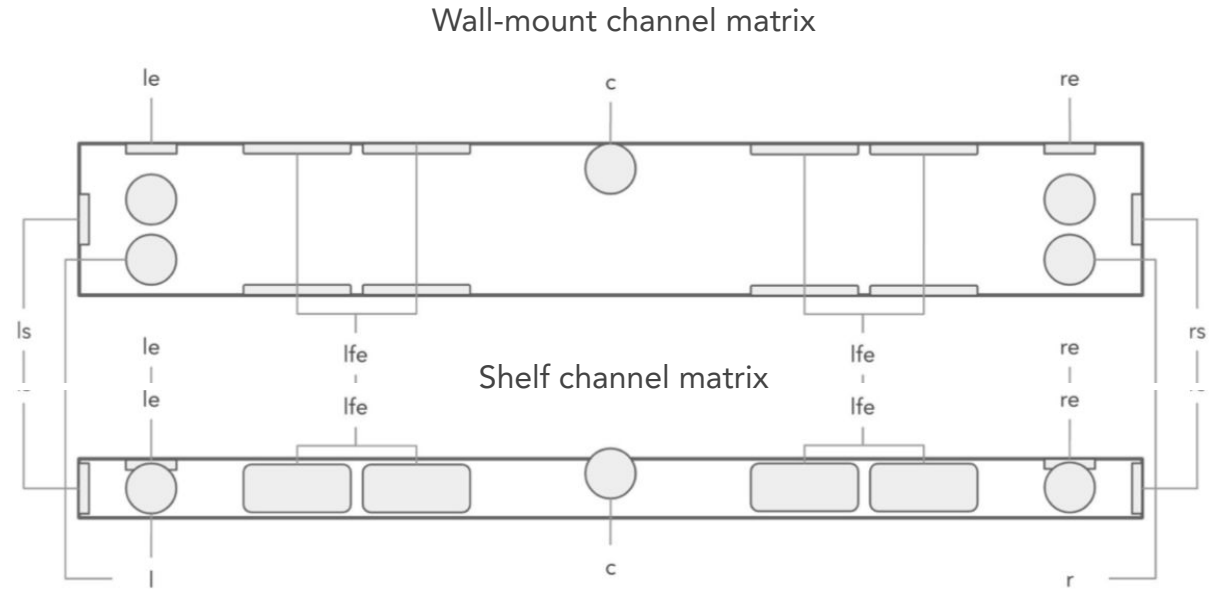

5
.
1
.
2

Devialet **SPACE**™

(Listening to all your favorite content in multichannel)

Discover 5.1.2 through 4 unique listening modes when the original source is in 2.0 :

Movie

(5.1.2 upscaling on HDMI & Optical)