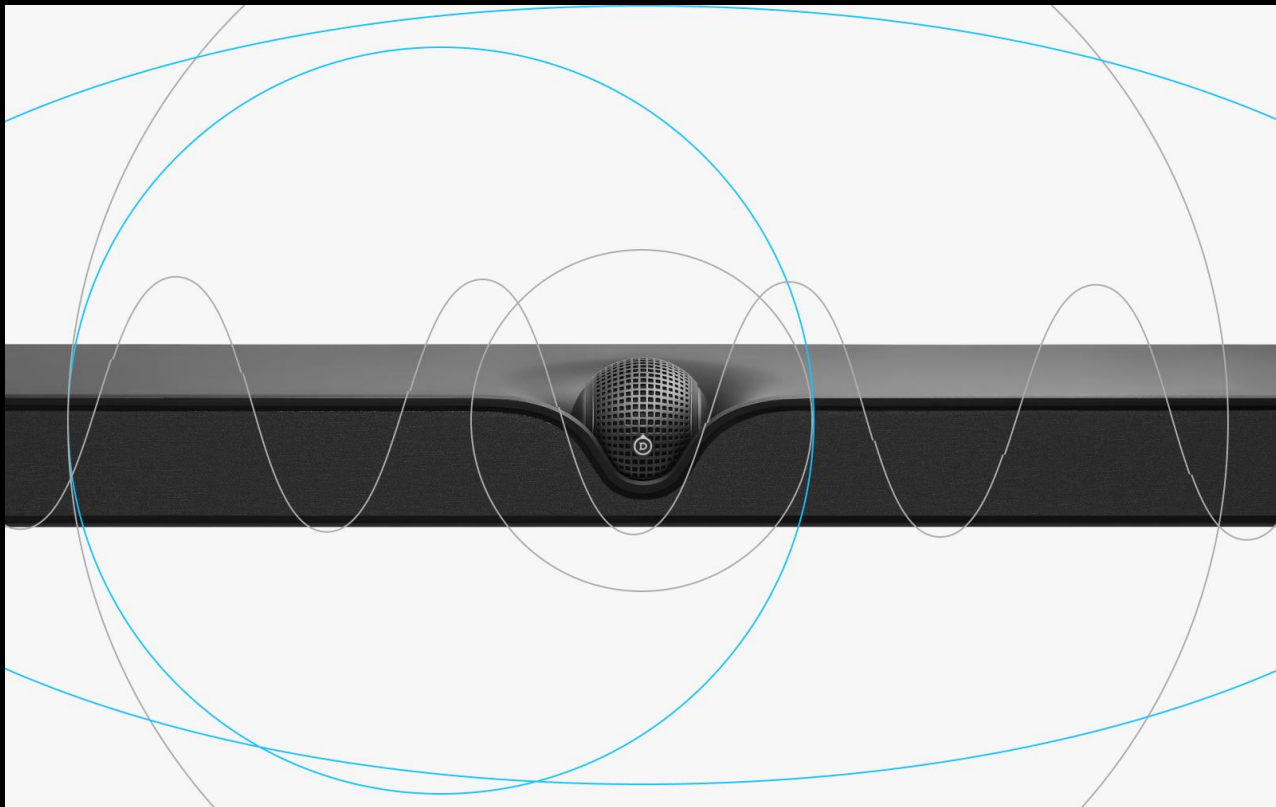

Devialet A D E[®]
(Directional audio using Beamforming techniques)

Devialet Beamforming technology:

Directional sound
wave propagation

Enhance multichannel
immersion

2. DEVIALET SOUND EXPERTISE

Key Performances