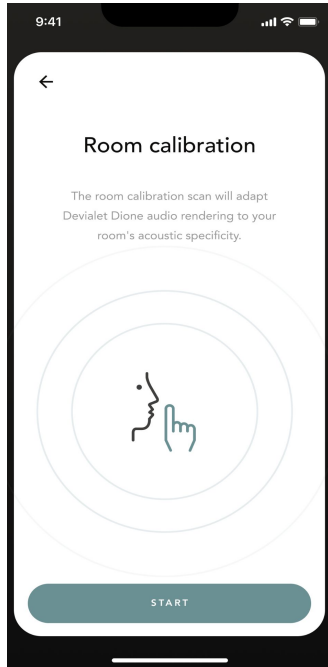

Room Calibration scan (tuning audio to the room)