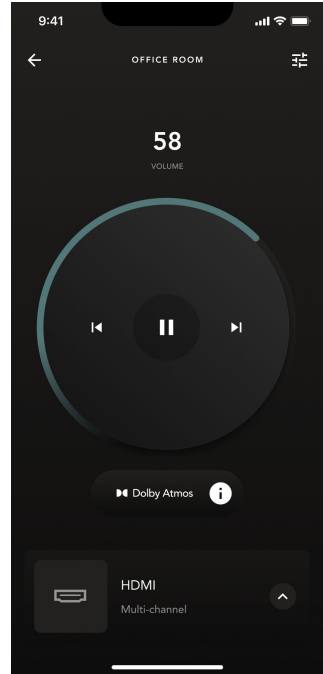

Spatial

(5.1.2 sound for music on online sources)

Music

(True stereo rendering, disabling 3D effects)

Voice

(Boosting clarity and accuracy of podcast, news...)

With native autoswitching and format detection: