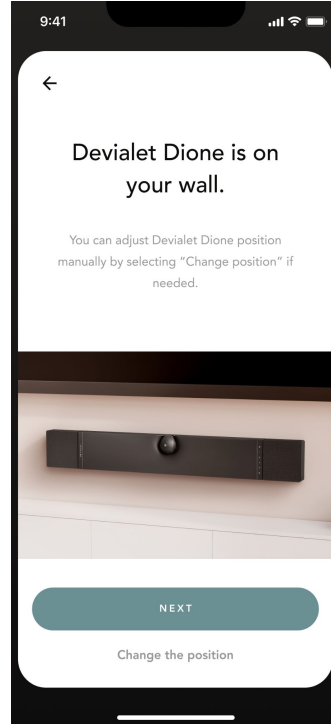

3. PURPOSEFUL DESIGN & INTELLIGENT

Room Calibration scan (tuning audio to the room)

Multiple room parameters into consideration :

Conducted via Devialet Dione embed microphones

Always accessible in the app settings

Flexible positioning

Horizontal and
Vertical orientation

Gyro sensor
detection

Adaptive
speaker-channel
matrix

Accessible at all time
from the app settings

O R B[®] central sphere

Host 3 drivers
1 active, 2 passive

Rotate to follow the
soundbar position
(shelf or wall-mount)

Designed as an ode
to Phantom

O R B® central sphere

Shelf orientation

Wall-mount orientation

Premium and sleek finish

Compact and sleek home theater system.
That's equally advanced and intuitive.