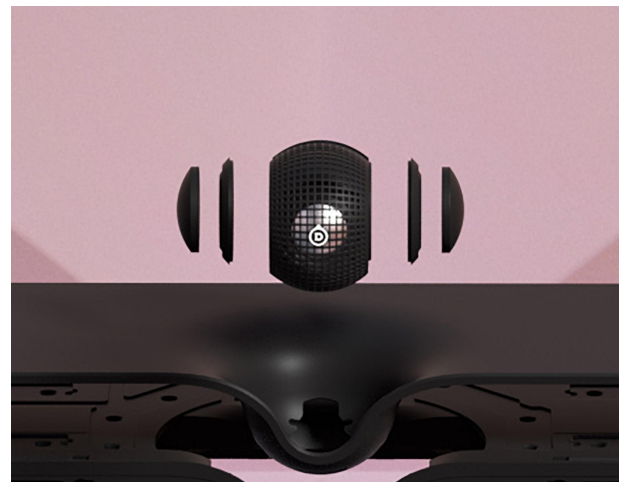

Flexible positioning

Horizontal and
Vertical orientation

Gyro sensor
detection

Adaptive
speaker-channel
matrix

Accessible at all time
from the app settings

O R B[®] central sphere

Host 3 drivers
1 active, 2 passive