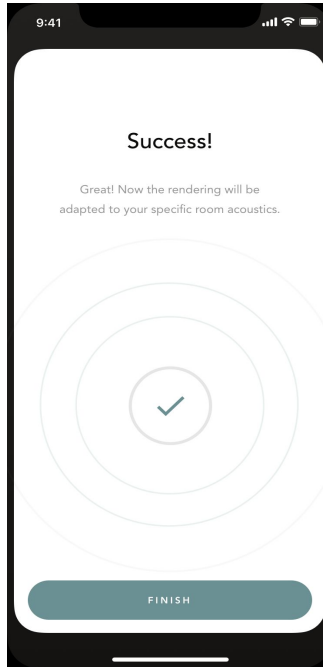

Room Calibration scan (tuning audio to the room)