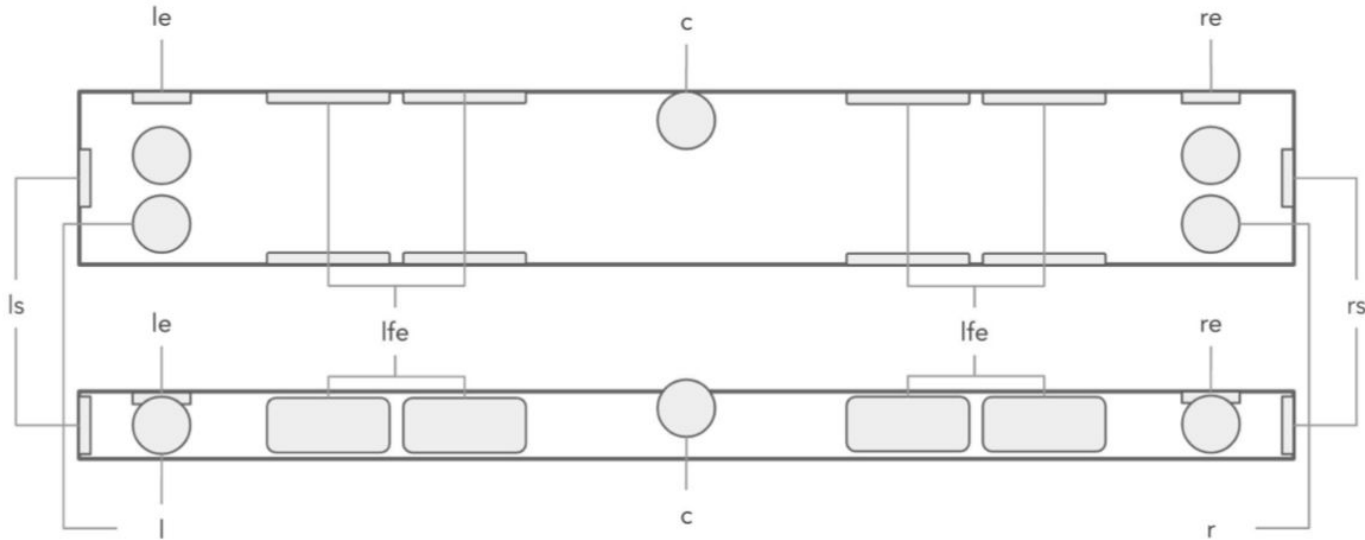

Unique acoustic architecture

CONFIDENTIAL

Notation	Channel usage
c	Center
l	Left
r	Right
ls	Left surround
rs	Right surround
le	Left Atmos up-firing
re	Right Atmos up-firing
lfe	Low-Frequency effects