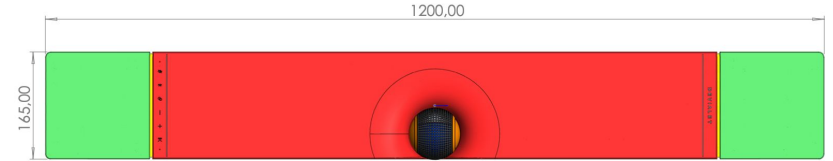

Premium and sleek finish

Compact and sleek home theater system.
That's equally advanced and intuitive.

- → Thinner than its direct competitor, yet immense sound.
- → With premium materials all around
  (Anodized aluminum coated with acoustic fabric on the sides)