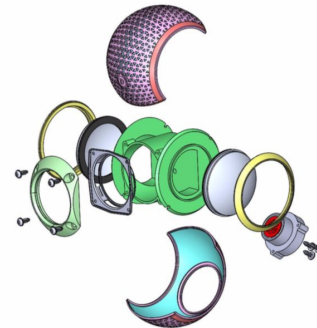

Premium and sleek finish

Compact and sleek home theater system.
That's equally advanced and intuitive.

- → Thinner than its direct competitor, yet immense sound.
- → With premium materials all around
  (Anodized aluminum coated with acoustic fabric on the sides)