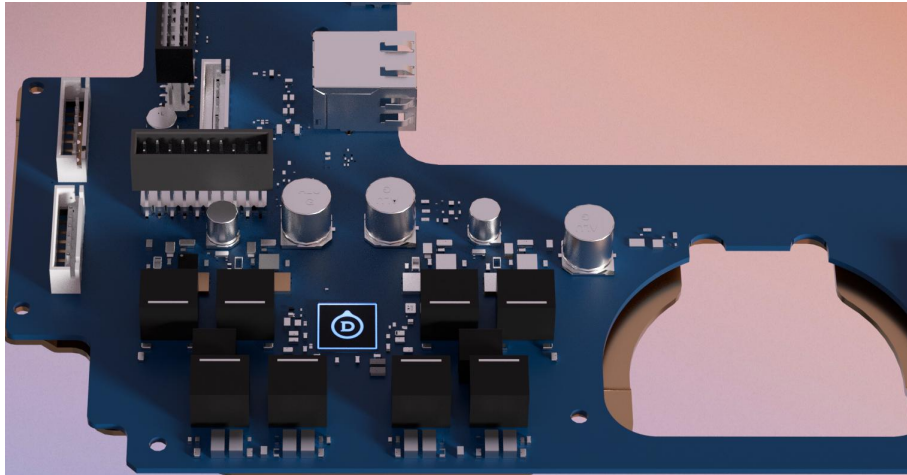

Devialet Intelligent Processor (A D H® and S A M® powered)