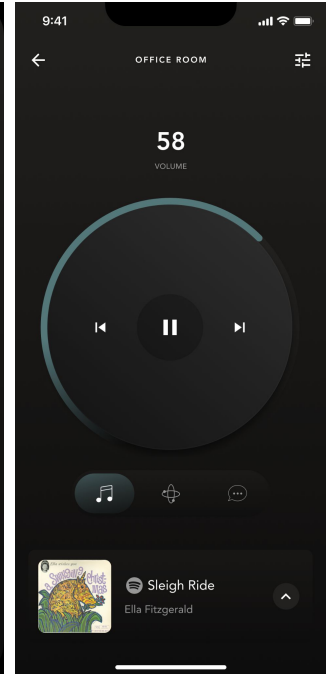

5
.
1
.
2

Devialet **SPACE**™

(Listening to all your favorite content in multichannel)

Discover 5.1.2 through 4 unique listening modes when the original source is in 2.0 :

Movie

(5.1.2 upscaling on HDMI & Optical)

Spatial

(5.1.2 sound for music on online sources)

Music

(True stereo rendering, disabling 3D effects)

Voice

(Boosting clarity and accuracy of podcast, news...)

With native autoswitching and format detection:

If the audio is already in multichannel audio modes will be disabled to avoid artifacts

Extend the soundstage
even further

Taking immersion to the
next level

Compatible with industry standard VOD platform :