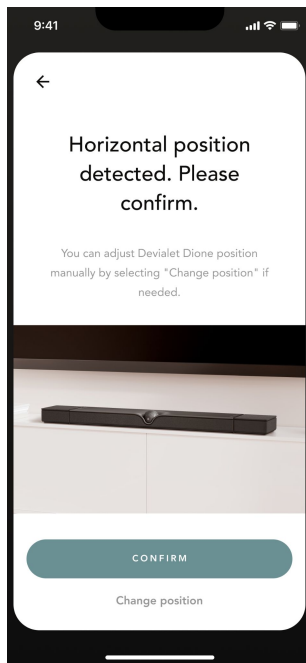

Simple and intuitive user interface

LED 1 (Room calibration microphones status)

Disable room calibration microphones

Bluetooth pairing

Volume +

Play/Pause

Volume -

Devialet button (user interaction when using the app)

LED 2 (product status information, ON, Booting)

Rear connectivity panel

CONFIDENTIAL

Flexible installation

Shelf / flat

Wall-mount

Seamless integration within Devialet App

KEY DIFFERENTIATORS