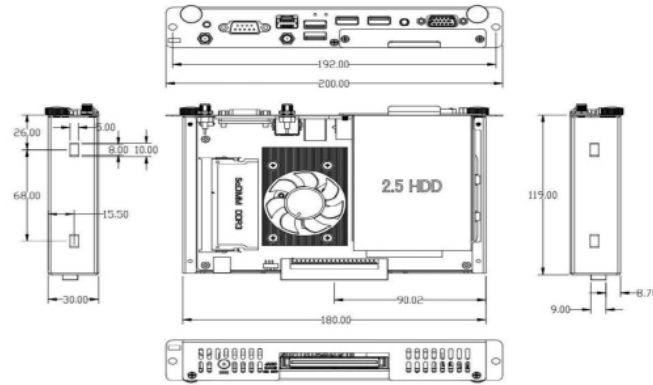

MECHANICAL

Product Dimensions (WxDxH)	180 x 119 x 30 mm
Package Dimensions (WxDxH)	237 x 180 x 59 mm
Product Weight	0.85 kg
Package Weight	1.05 kg

BEDINGUNGEN DER UMGEBUNG

Temperaturbedingungen	0-40°C
Feuchtigkeit	95%

LEISTUNG

Spannung, HZ	12-19V
Energieversorgung	DC-In

EIGENSCHAFTEN

Haupteigenschaften	Wake-on-LAN Support, Watchdog Timer

ZERTIFIZIERUNG

Sicherheitsgenehmigung	YES
EMV-Zulassung	YES
EG	YES

MECHANICAL DESIGN

Front Panel External I/O