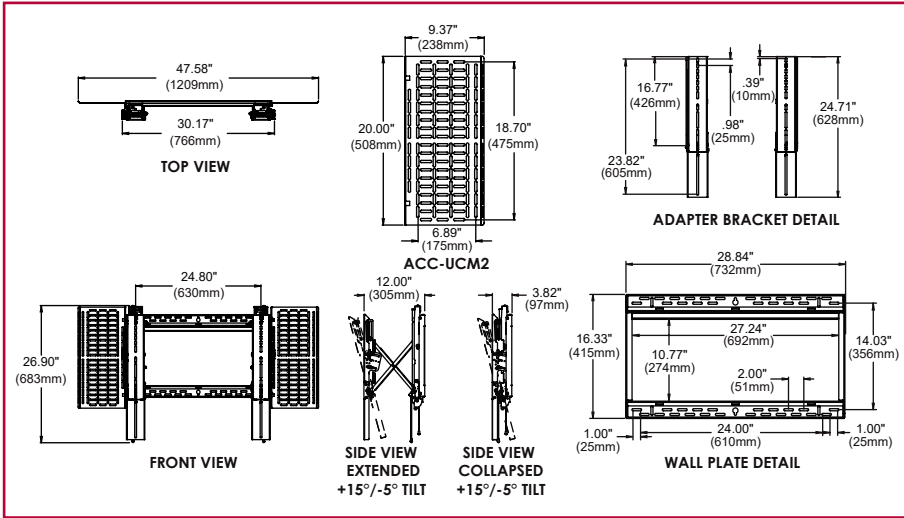

CATALOG LINE DRAWING TEMPLATE

W: 4.7431" x H: 2.6944"

1. All dimensions:
 Font = Arial Regular 4.8 pt
 Color = black

2. Captions:
 Font = Century Gothic/Bold 6 pt
 Color = black

3. Sub-captions:
 Font = Century Gothic/Bold 4.8 pt
 Color = black

4. Line drawings:
 Color = black
 Line weight = from .5 to 1 pt (visual call depending on drawing)
 All arrows must be the same style

1. All dimensions:
 Font = Arial Regular 8 pt
 mm color = black
 inch color = Pantone 201C (SMYK)

PRODUCT DATA SHEET TEMPLATE

W: 7.8883" x H: 4.3737"

ARCHITECTS SPECIFICATIONS

The product shall be a Peerless model STS650 with two ACC-UCM2 brackets and shall be located where indicated on the plans. Assembly and installation shall be done according to instructions provided by the manufacturer.