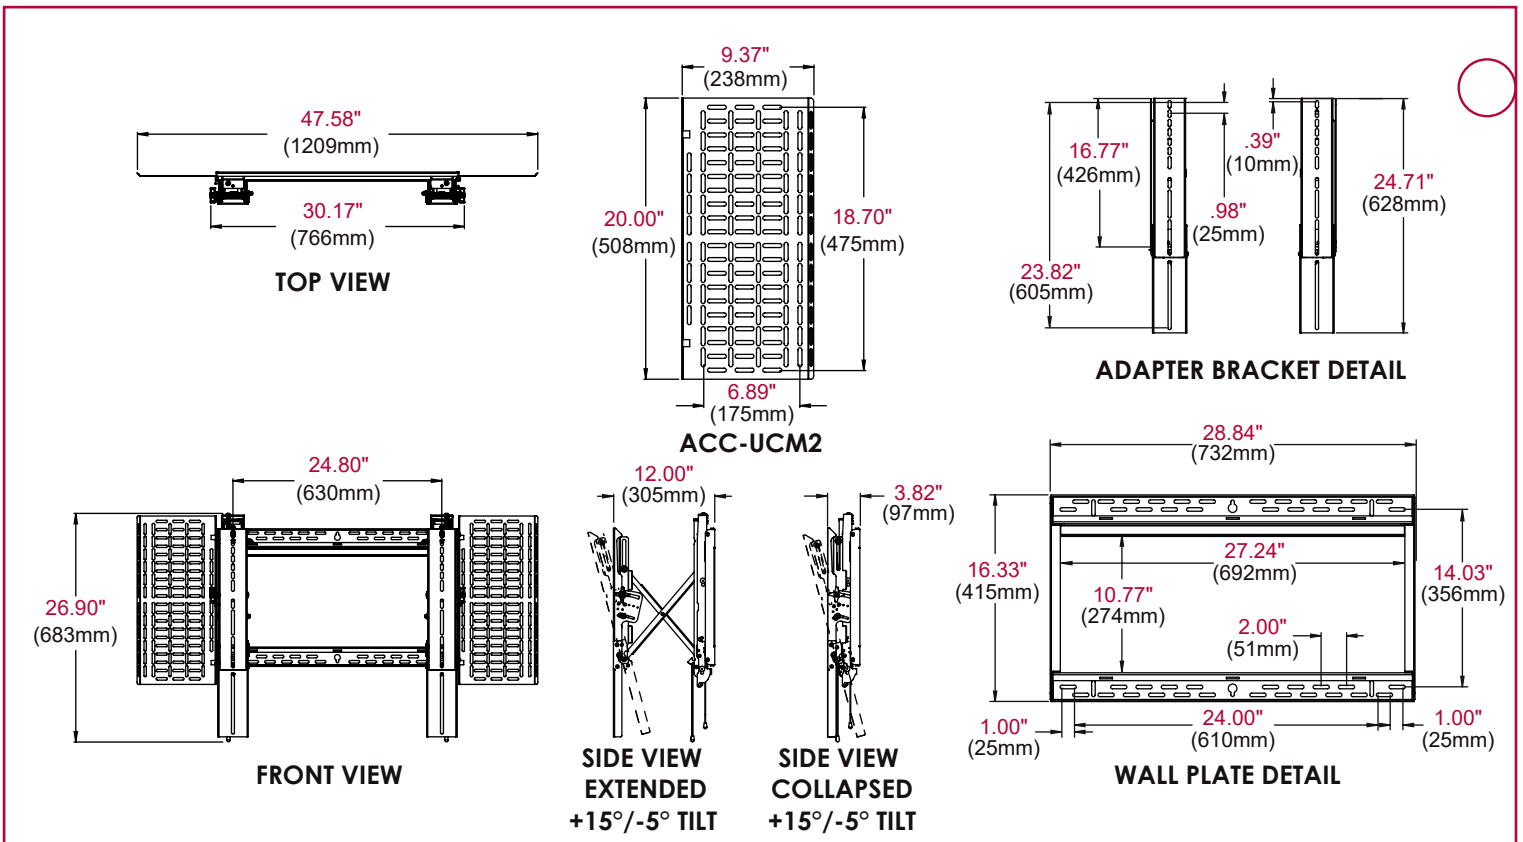

CATALOG LINE DRAWING TEMPLATE

W: 4.7431" x H: 2.6944"

1. All dimensions:
 Font = Arial Regular 4.8 pt
 Color = black

2. Captions:
 Font = Century Gothic/Bold 6 pt
 Color = black

3. Sub-captions:
 Font = Century Gothic/Bold 4.8 pt
 Color = black

4. Line drawings:
 Color = black
 Line weight = from .5 to 1 pt (visual call depending on drawing)
 All arrows must be the same style

1. All dimensions:
 Font = Arial Regular 8 pt
 mm color = black
 inch color = Pantone 201C (SMYK)

PRODUCT DATA SHEET TEMPLATE

W: 7.8883" x H: 4.3737"

ARCHITECTS SPECIFICATIONS

The product shall be a Peerless model STS650 with two ACC-UCM2 brackets and shall be located where indicated on the plans. Assembly and installation shall be done according to instructions provided by the manufacturer.