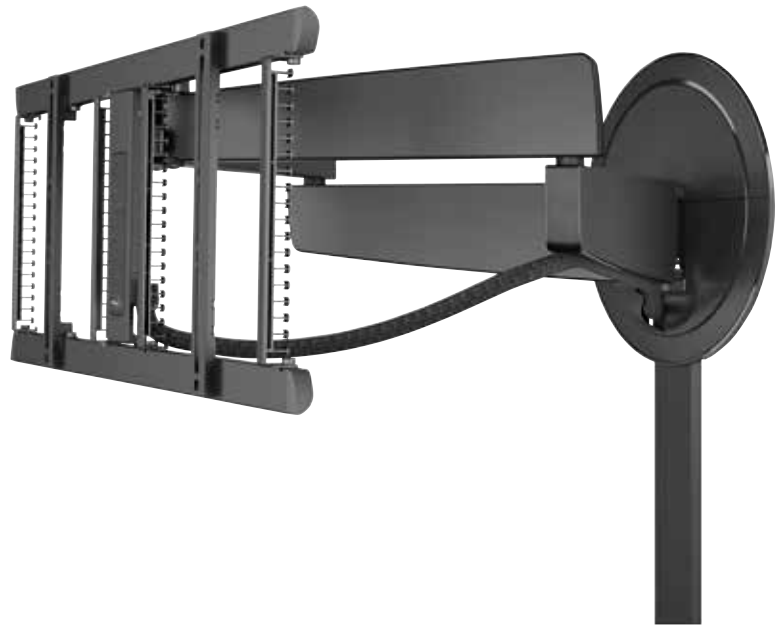

Accessories

Of course, designer TV wall mounts should not have cables running along the wall. Vogel's stylish TVA 7000 aluminum cable cover offers the ideal solution. This matching cable cover connects seamlessly to the wall plate of the SIGNATURE TV wall mounts and is available as a separate item. The TVA 7000 aluminum cable column is available in white and black.

A 2-metre HDMI cable is included with the MotionMount and MotionMount PRO.

A Bluetooth remote control and an extra-long 4.5-metre HDMI cable are available separately, when the MotionMount (PRO) is used in combination with a One Connect Box for instance.

Is the TV wall mount installed on a hollow wall? Advise your customer to use our TVA 6950 stud adapter. The SIGNATURE TV wall mount is then guaranteed to be installed firmly and securely.