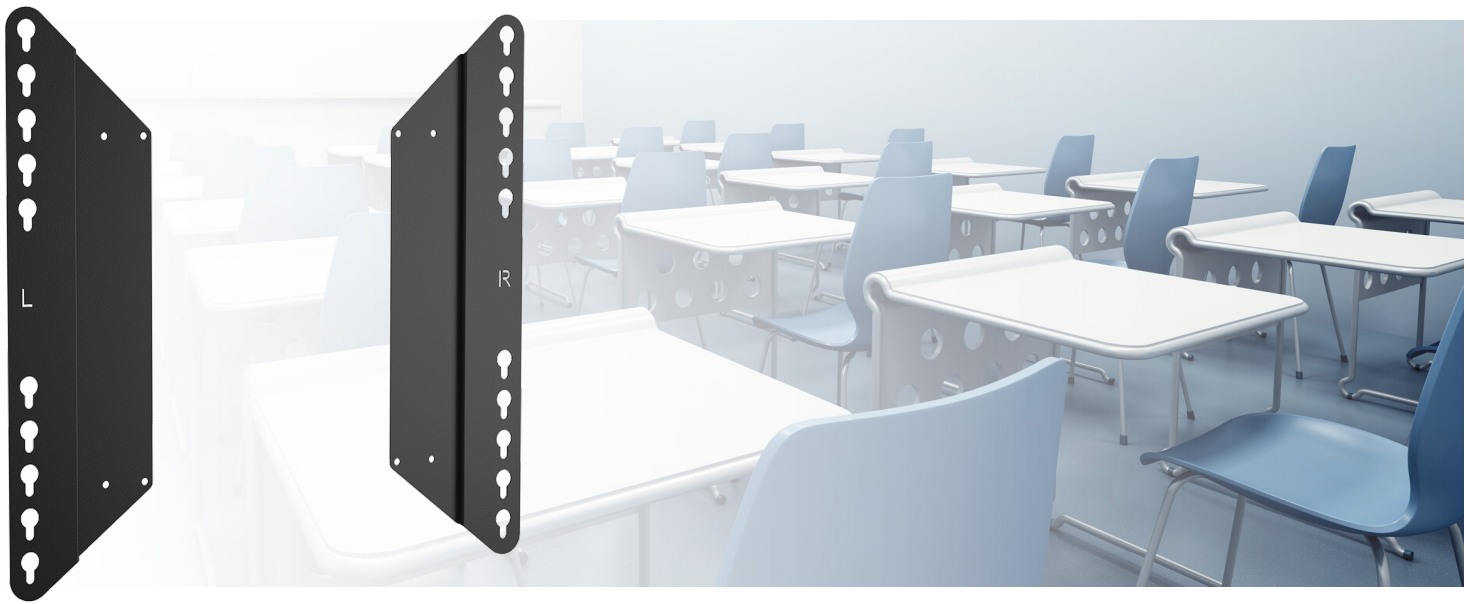

Adapter set for floorlifts

052.7288 Expansion set for lift bracket | up to max. VESA 800x600

Adapter set for floorlifts

Features

Colour: Black

Maximum load: 200 kg, except VESA 400x600/500: 140 kg

Type bracket/interface: VESA

Range bracket/interface: max. VESA 800x600

Other information: Suitable for: 052.7110, 052.7150B, 052.7150W, 052.7155B, 052.7155W, 052.7200, 052.7250, 052.7320, 052.7340, 052.7360, 062.7105, 062.7205B, 062.7205W, 062.7225B, 062.7225W, 062.7270, 062.7275, 062.7290, 062.7295, 062.7410, 062.7420.01, 062.7420.11, 062.7430.01, 062.7430.11.