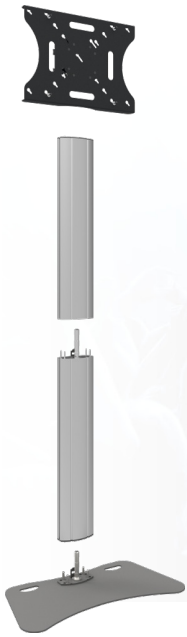

Divisible stand max. 65 inch

062.1040 Fully divisible stand max. 65" incl. bracket max. 600-400

The SmartMetals fully divisible stand is particularly suitable for rental applications. Due to the stand being divided in 4 parts: the base plate, the column in two parts of 95cm and the VESA bracket, the stand and the screen can be transported compact in a flightcase. Furthermore this stand has three separate cable ducts, the flat panel can be fastened by means of coupling bolts and it can be installed without using any tools.

Divisible stand max. 65 inch

Features

Maximum length: 1822 mm (centre flat panel)

Weight: 61.00 kg

Colour: Dark grey, Aluminium

Maximum load: 60 kg

Screen position: Landscape, Portrait

Inch range: max. 65 inch

Mobile / fixed: Fixed

Height adjustment: Manual

Bracket/interface: Included

Type bracket/interface: VESA

Range bracket/interface: Max. VESA 600x400

Cable duct: 15, 35, 15 mm Ø