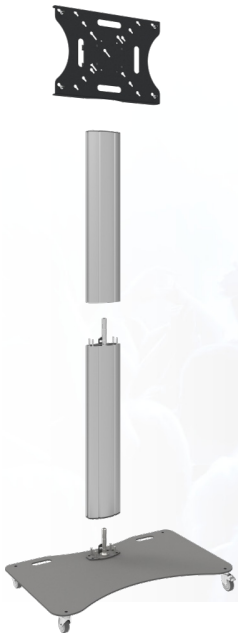

## Divisible trolley max. 90 inch

### **062.3540 Fully divisible trolley max. 90" incl. bracket max. 600-400**

The SmartMetals fully divisible stand is particularly suitable for rental applications. Due to the stand being divided in 4 parts: the base plate, the column in two parts of 95cm and the VESA bracket, the stand and the screen can be transported compact in a flightcase. Furthermore this stand has three separate cable ducts, the flat panel can be fastened by means of coupling bolts and it can be installed without using any tools.

### Features

**Maximum length:** 1922 mm (centre flat panel)

**Weight:** 80.00 kg

**Colour:** Dark grey, Aluminium

**Maximum load:** Max. 85 kg

**Screen position:** Landscape, Portrait

**Inch range:** Max. 90 inch