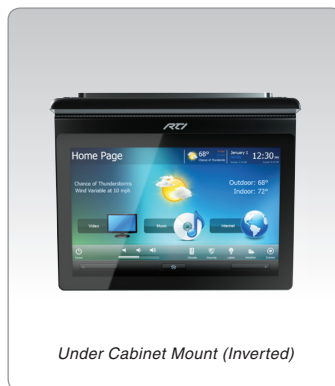

Installation Options

Screen Tilt 90°

Screen Tilt 10°

Countertop Installation

Under Cabinet Mount (Inverted)

Key Features

- 10.1" widescreen LCD with 1280x800 (WXGA) resolution and integrated capacitive touchscreen.
- Displays HD video via the integrated HDBaseT video input.
- View analog video sources such as security cameras via the composite video input.
- Stereo audio input and speakers.
- Integrated 10/100 Base-T (with PoE+) and 802.11b/g/n wireless Ethernet for viewing video from IP security cameras, enhanced two-way feedback and remote programming updates.
- Video intercom capability via the built-in camera, microphone, and speakers.
- Proximity sensor automatically wakes the unit as a user approaches.
- Ambient light sensor automatically adjusts the backlighting.
- Built-in high output IR port for direct control of devices through an IR connecting block.
- Powered by power supply (included), an RTI CB8 connecting block or PoE+ (Power over Ethernet Plus).
- Countertop or under cabinet (inverted) mounting option and adjustable tilt display (10°-90°).
- Optional modules/processors provide advanced two-way control of electronics such as media servers, lighting, security and more.