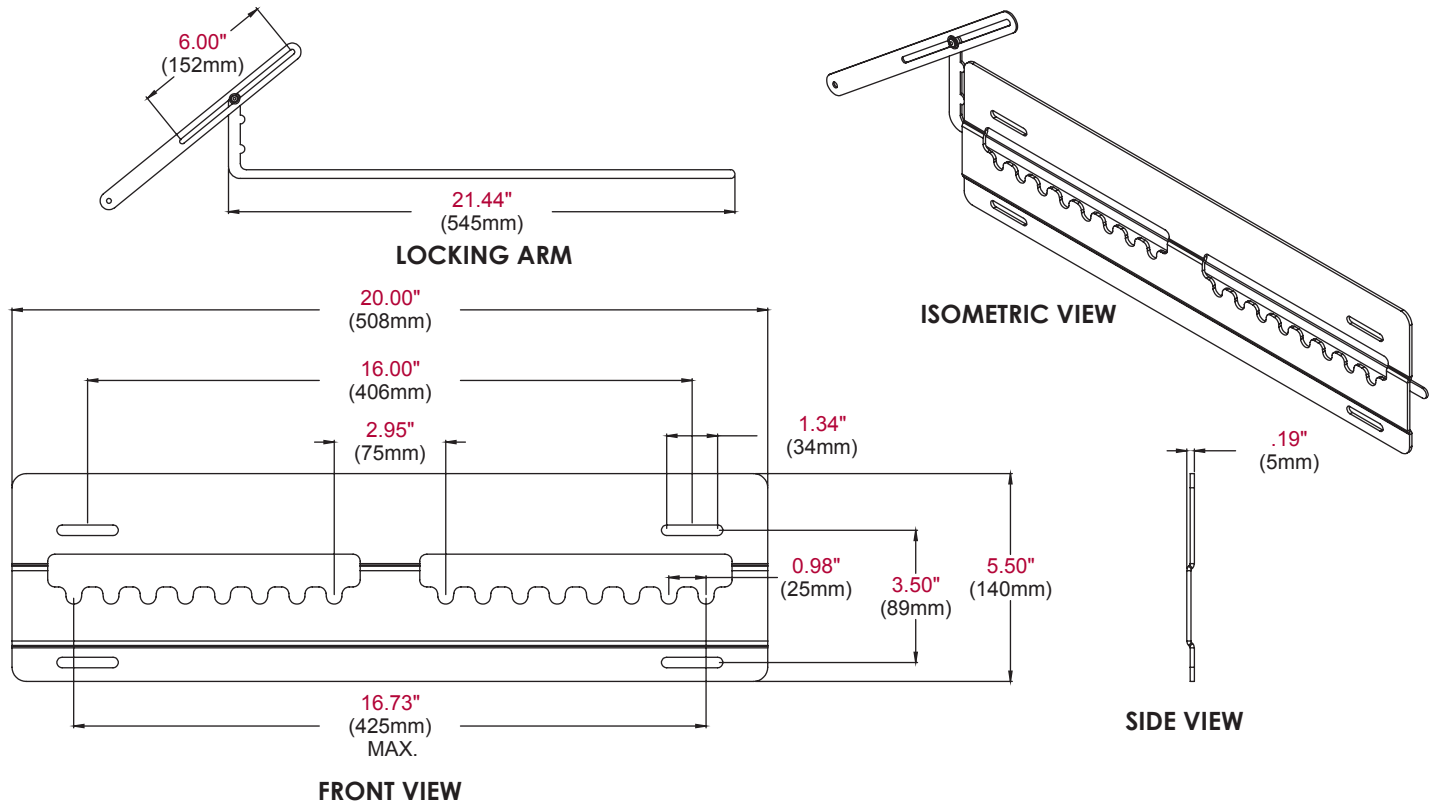

SUF641: Universal Ultra Slim Flat Wall Mount for 23" to 46" Ultra-thin Flat Panel Displays

Product Specifications

	DIMENSIONS (W x H x D)	PRODUCT WEIGHT	LOAD CAPACITY	FINISH	AVAILABLE COLORS
SUF641	20" x 5.5" x .19" (508 x 140 x 5mm)	2.67lb (1.2kg)	150lb (68kg)	Scratch resistant fused epoxy	Gloss Black

Package Specifications

	PACKAGE SIZE (W x H x D)	PACKAGE SHIP WEIGHT	PACKAGE UPC CODE	PACKAGE CONTENTS	UNITS IN PACKAGE
SUF641	6" x 1.375" x 24.5" (152.4 x 34.925 x 622.3mm)	4lb (1.8kg)	735029278368	Wall Mount, Locking Arm, mounting and display attachment hardware	1

Accessories

ACC952: Above Display Security Lock Accessory

All dimensions = inch (mm)

ARCHITECTS SPECIFICATIONS

The Universal Ultra Slim Flat Wall Mount shall be a Peerless-AV model SUF641 and shall be located where indicated on the plans. It shall feature scratch resistant black fused epoxy finish. Assembly and installation shall be done according to instructions provided by the manufacturer.