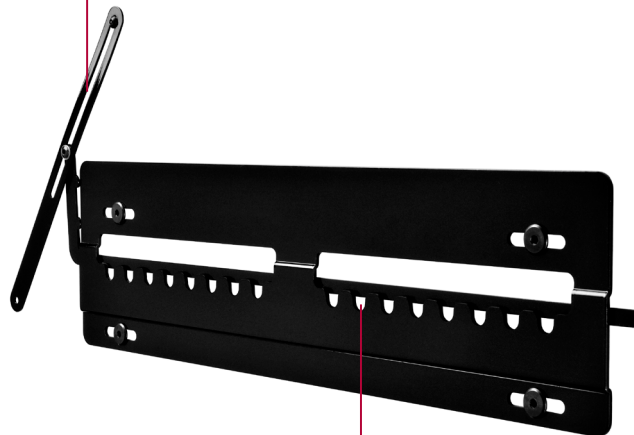

## Universal Ultra Slim Flat Wall Mount For 23" to 46" Ultra-thin Flat Panel Displays

One of the world's slimmest mounts, at only .19" (5mm) thin, the SUF641 brings flat panel displays closer to the wall than most other products in the industry. This near-invisible mount is the beauty that supports the modern style of the latest ultra-thin flat panel displays while the locking arm ensures a secure installation. This unmatched solution delivers space-saving, ultra-sleek looks and brings the display ultra-close to the wall.

### FEATURES

- Ultra slim design holds ultra-thin flat panel display only .19" (5mm) from the wall for a near-invisible application
- Mount compatible with ultra-thin flat panel displays with 75 to 425mm (in 25mm increments) horizontal mounting hole patterns
- Mounts to wood studs and concrete
- Comes with fastener pack with all necessary display attachment hardware
- Locking arm holds flat panel display in place and prevents accidental bump-offs and unwanted horizontal adjustment
- Theft resistant security screw on locking arm
- Easy three-step installation, mount the wall plate, hang the flat panel display and insert the locking arm

#### ■ SECURE INSTALLATION

Locking arm holds display in place preventing accidental bump-off or undesired horizontal adjustment

#### ■ ULTRA SLIM DESIGN

At only 5mm deep, the mount virtually disappears behind the display