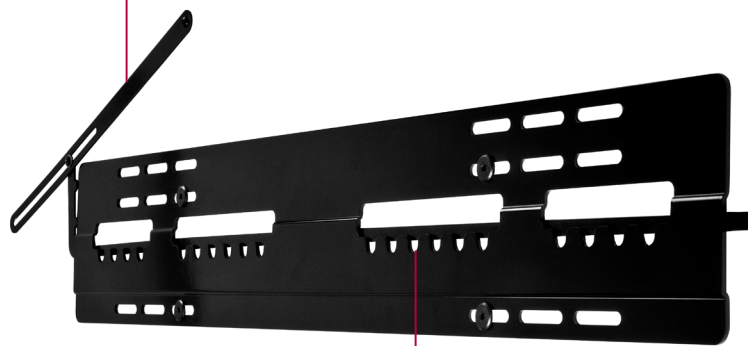

## Universal Ultra Slim Flat Wall Mount For 32" to 56" Ultra-thin Flat Panel Displays

One of the world's slimmest mounts, at only .19" (5mm) thin, the SUF651 brings flat panel displays closer to the wall than most other products in the industry. This near-invisible mount is the beauty that supports the modern style of the latest ultra-thin flat panel displays while the locking arm ensures a secure installation. This unmatched solution delivers space-saving, ultra-sleek looks and brings the display ultra-close to the wall.

### FEATURES

- Ultra slim design holds ultra-thin flat panel display only .19" (5mm) from the wall for a near-invisible application
- Mount compatible with ultra-thin flat panel displays with 150-400mm (in 25mm increments) and 550-700mm (in 25mm increments) horizontal mounting hole patterns
- Mounts to wood studs and concrete
- Comes with fastener pack with all necessary display attachment hardware
- Locking arm holds flat panel display in place and prevents accidental bump-offs and unwanted horizontal adjustment
- Theft resistant security screw on locking arm
- Easy three-step installation, mount the wall plate, hang the flat panel display and insert the locking arm

#### ■ SECURE INSTALLATION

Locking arm holds display in place preventing accidental bump-off or undesired horizontal adjustment

#### ■ ULTRA SLIM DESIGN

At only 5mm deep, the mount virtually disappears behind the display