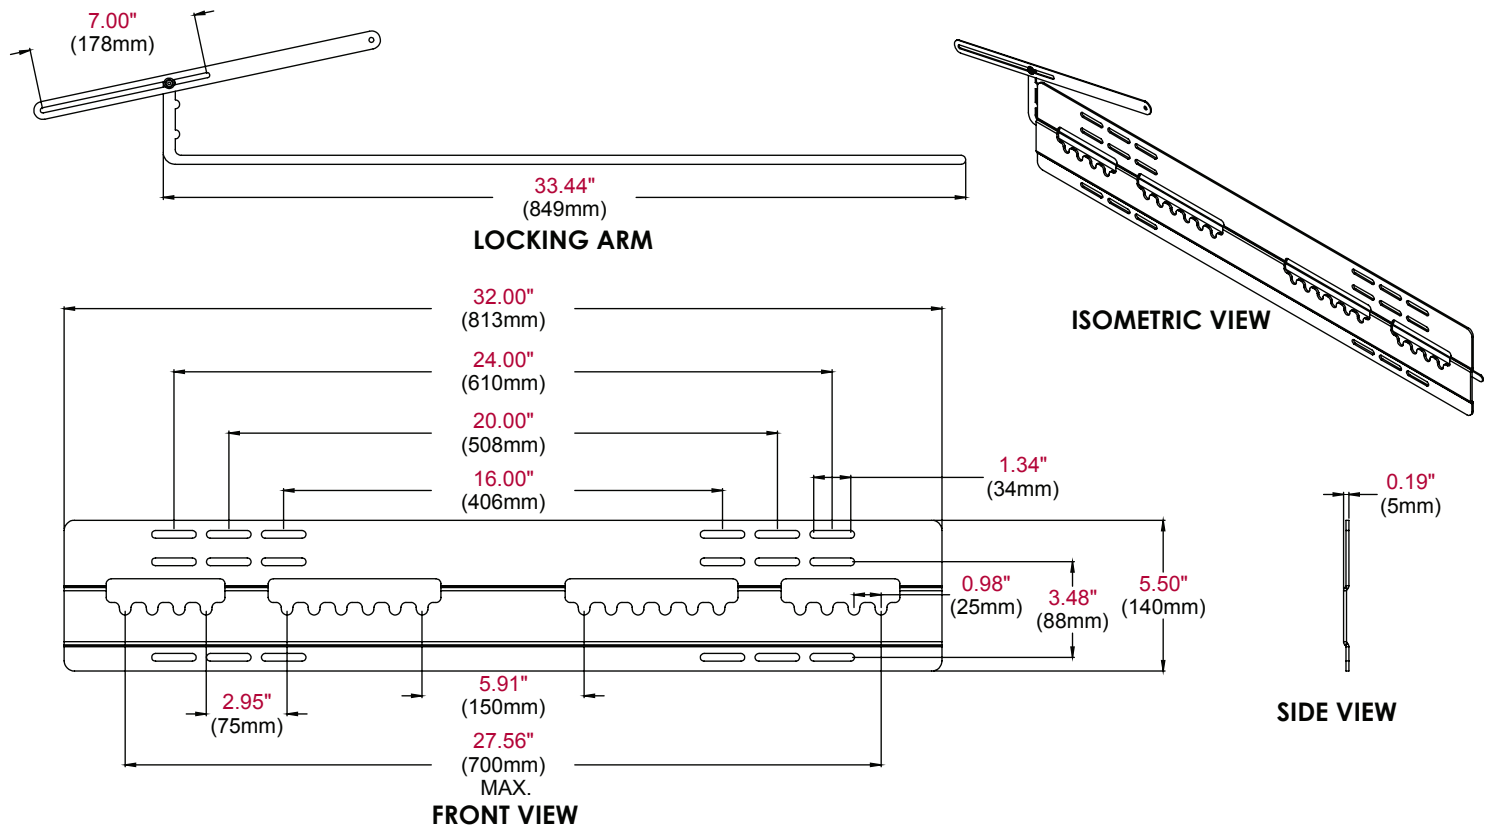

SUF651: Universal Ultra Slim Flat Wall Mount for 32" to 56" Ultra-thin Flat Panel Displays

Product Specifications

	DIMENSIONS (W x H x D)	PRODUCT WEIGHT	LOAD CAPACITY	FINISH	AVAILABLE COLORS
SUF651	32" x 5.5" x .19" (813 x 140 x 5mm)	4.32lb (1.94kg)	150lb (68kg)	Scratch resistant fused epoxy	Gloss Black

Package Specifications

	PACKAGE SIZE (W x H x D)	PACKAGE SHIP WEIGHT	PACKAGE UPC CODE	PACKAGE CONTENTS	UNITS IN PACKAGE
SUF651	6" x 1.375" x 39.75" (152.4 x 39.925 x 1009.65mm)	5.8lb (2.61kg)	735029278375	Wall Mount, Locking Arm, mounting and display attachment hardware	1

Accessories

ACC952: Above Display Security Lock Accessory

All dimensions = inch (mm)

ARCHITECTS SPECIFICATIONS

The Universal Ultra Slim Flat Wall Mount shall be a Peerless-AV model SUF651 and shall be located where indicated on the plans. It shall feature scratch resistant black fused epoxy finish. Assembly and installation shall be done according to instructions provided by the manufacturer.