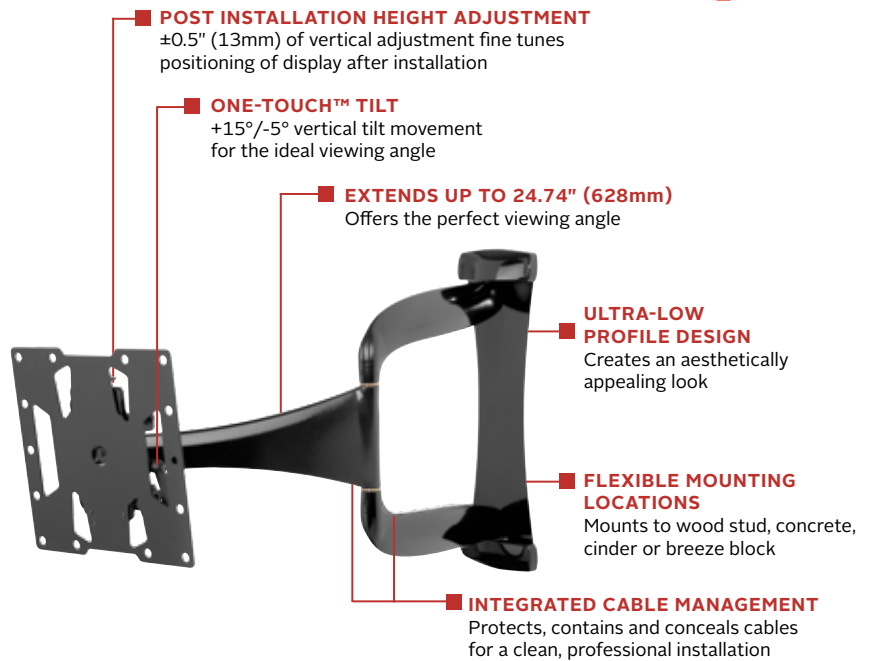

SUA740P

Display size
32"- 40"

Max load
60lb (27kg)

DesignerSeries™ Ultra Slim Articulating Wall Mount

FOR 32" TO 40" ULTRA-THIN DISPLAYS*

One of the thinnest wall arm mounts on the market, the Peerless-AV® DesignerSeries™ Ultra Slim Articulating Wall Mount is designed exclusively for ultra-thin displays. The SUA740P's One-Touch™ tilt mechanism provides effortless movement of the display for the perfect viewing experience, and vertical adjustment allows the display to be raised or lowered by ½" after installation to fine-tune the positioning. With a gloss black finish and internal cable management, the SUA740P provides a clean, professional look that matches any décor.

Full-motion capabilities allow you to swivel, tilt, extend or retract your display for the perfect viewing angle.

Additional Features

- ✓ Arm retracts to 1.74" (44mm) and extends up to 24.74" (628mm) from wall
- ✓ One-Touch™ tilt mechanism allows adjustment of +15°/-5° without the use of tools
- ✓ Up to ±90° of side-to-side swivel
- ✓ Added ±5° of roll for post-installation display leveling without the use of tools
- ✓ Up to ±0.5" (13mm) of vertical adjustment for post-installation leveling and height adjustment fine-tuning
- ✓ Internal cable management provides clean, professional installation finish
- ✓ Fits displays with VESA® mounting patterns 200 x 100 and 200 x 200mm

* Designed for use with displays that are less than 3" (76mm) deep

Swivel, tilt, extend or retract the display for the perfect viewing angle

Integrated cable management keeps cords and cables out of the way

SUA740P	DesignerSeries™ Ultra Slim Articulating Wall Mount for 32" to 40" Ultra-Thin Displays*	* Designed for use with displays that are less than 3" (76mm) deep
----------------	--	--

Product Specifications