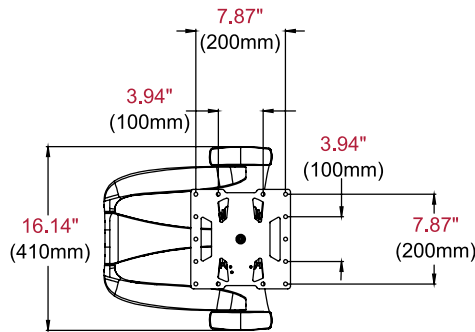

	DIMENSIONS (W x H x D)	PRODUCT WEIGHT	LOAD CAPACITY	FINISH	AVAILABLE COLORS
SUA740P	16.38" x 16.14" x 1.74"-24.74" (416 x 410 x 44-628mm)	10.10lb (4.58kg)	60lb (27kg)	Scratch resistant fused epoxy	Gloss black

Package Specifications

	PACKAGE SIZE (W x H x D)	PACKAGE SHIP WEIGHT	PACKAGE UPC CODE	PACKAGE CONTENTS	UNITS IN PACKAGE
SUA740P	21.25" x 3.25" x 19.50" (540 x 86 x 495mm)	13.25lb (6.01kg)	735029306375	Wall mount, wall and display installation hardware, installation instructions	1

All dimensions = inch (mm)

TOP VIEW

WALL PLATE DETAIL

FRONT VIEW

SIDE VIEW COLLAPSED

**SIDE VIEW EXTENDED
+15°/-5° TILT**

Architect Specifications

The DesignerSeries™ Ultra Slim Articulating Wall Mount shall be a Peerless-AV model SUA740P and shall be located where indicated on the plans. Assembly and installation shall be done according to instructions provided by the manufacturer.