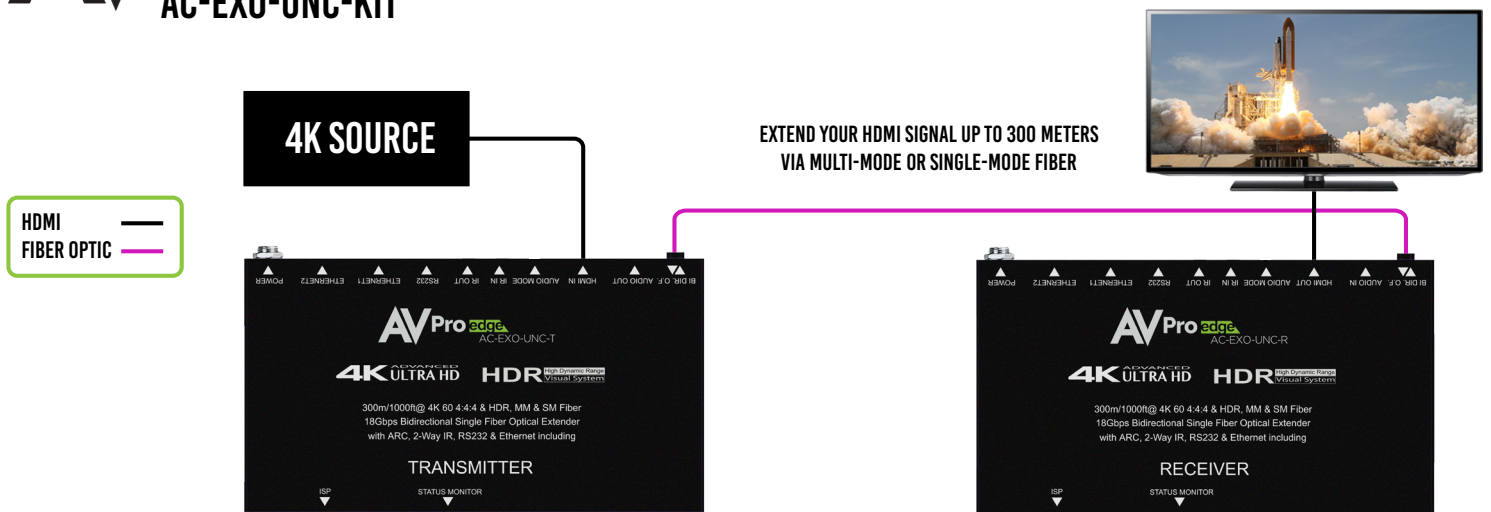

UNCOMPRESSED FIBER OPTIC EXTENDER DIAGRAM