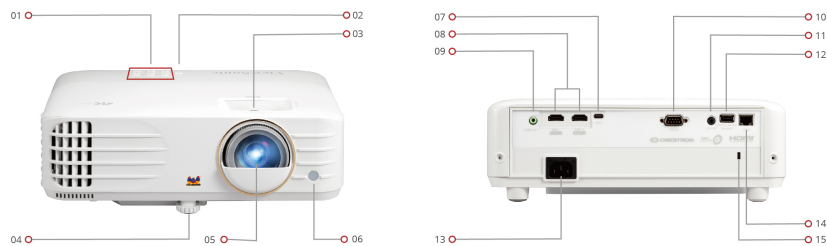

PROJECTOR

PX748-4K

Key Features

- True 4K HDR visual experience
- 4,000 ANSI Lumens offering bright images in any environment
- Direct Big-screen streaming via USB Type-C
- 4.2ms Ultra-Fast Input & 240Hz high refresh rate
- Warping, auto V keystone and 1.3x zoom for flexible installation

Product Description

The PX748-4K is a 4,000 ANSI Lumens 4K home projector that shines in value and brightness and delivers pixel-perfect visuals in true 4K clarity with HDR/HLG support. Experience a whole new level of gaming with 4.2ms Ultra-Fast Input, a 240Hz refresh rate, and USB Type-C connectivity for direct streaming from Nintendo® Switch. Set up faster and easier than ever before with powerful warping, auto V keystone, H/V keystone, and 1.3x optical zoom, capable of creating a screen of up to 300" on any surface. Adding on to that is the LAN control capability compatible with home automation systems and 12V trigger output, making the PX748-4K a perfect addition to your smart home.

Visit Us  www.viewsonic.com

SPECIFICATION

Native Resolution:	3840x2160
DMD Type:	DC3
Brightness:	4000 (ANSI Lumens)
Contrast Ratio with SuperEco Mode:	12000:1
Display Color:	1.07 Billion Colors
Light Source Type:	Lamp
Light Source Life (hours) with Normal Mode:	4000
Light Source Life (hours) with SuperEco Mode:	20000
Lamp Watt:	240W
Lens:	F=1.94-2.12, f=12-15.6mm
Projection Offset:	120%+/-6%
Throw Ratio:	1.13-1.47
Optical Zoom:	1.3x
Digital Zoom:	0.8x-2.0x
Image Size:	30"-300"
Throw Distance:	0.75m~9.76m, (100"@2.50m)
Keystone:	H: +/-40° , V: +/-40°
Audible Noise (Normal):	32dB
Audible Noise (Eco):	27dB
Input Lag:	4.2ms
Resolution Support:	VGA(640 x 480) to 4K(3840 x 2160)
HDTV Compatibility:	480i, 480p, 576i, 576p, 720p, 1080i, 1080p, 2160P
Horizontal Frequency:	15K-129KHz
Vertical Scan Rate:	23-240Hz