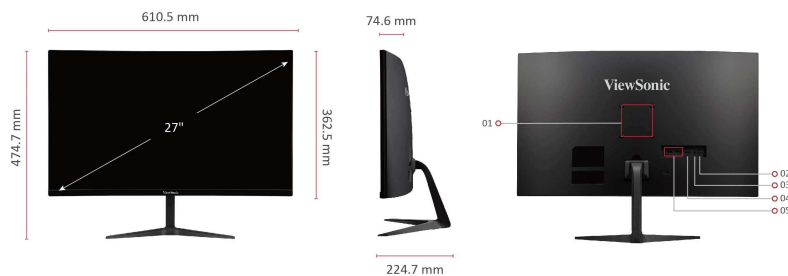

ViewSonic® LCD DISPLAY VX2718-2KPC-MHD

Key Features

- 165Hz refresh rate delivers fluid, tear-free visuals
- Rapid 1ms (MPRT) response time for crisp movements
- QHD 1440p resolution
- 1500R curved screen for a perfect balance of immersion and comfort
- Flexible connectivity with dual HDMI and DisplayPort input

Product Description

With an immersive curved screen and 165Hz refresh rate, the ViewSonic VX2718-2KPC-MHD provides a stunning viewing experience. The monitor has been designed with a 1500R curved and borderless panel for an immersive experience. A high 165Hz refresh rate delivers smooth animations with minimal input lag while Adaptive Sync virtually eliminates screen tearing and stuttering for a fluid gaming experience. With 1ms MPRT response time, the monitor delivers unprecedented screen quality and speed. VX2718-2KPC-MHD is also equipped with ViewSonic's exclusive ViewMode™ presets, which offer optimized screen performance for different home entertainment applications, such as watching movies, editing, or playing video games. In addition, a DisplayPort and two HDMI inputs offer flexible connectivity for both general use and entertainment.

1. VESA Compatible (Wall Mount 100 x 100mm)
2. HDMI x 2
3. DP
4. Audio Out
5. DC In

Visit Us  www.viewsonic.com

DISPLAY

Display Size (in.):	27
Viewable Area (in.):	27
Panel Type:	VA Technology
Resolution:	2560 x 1440
Resolution Type:	QHD
Static Contrast Ratio:	4,000:1 (typ)
Dynamic Contrast Ratio:	80M:1
Light Source:	LED
Brightness:	250 cd/m ² (typ)
Colors:	16.7M
Color Space Support:	8 bit (6 bit + FRC)
Aspect Ratio:	16:9
Response Time (MPRT):	1ms
Viewing Angles:	178° horizontal, 178° vertical
Backlight Life (Hours):	30000 Hrs (Min)
Curvature:	1500R
Refresh Rate (Hz):	165
Adaptive Sync:	Yes
Blue Light Filter:	Yes
Flicker-Free:	Yes
Color Gamut:	NTSC: 72% size (Typ), sRGB: 102% size (Typ)
Pixel Size:	0.233 mm (H) x 0.233 mm (V)
Surface Treatment:	Anti-Glare, Hard Coating (3H)